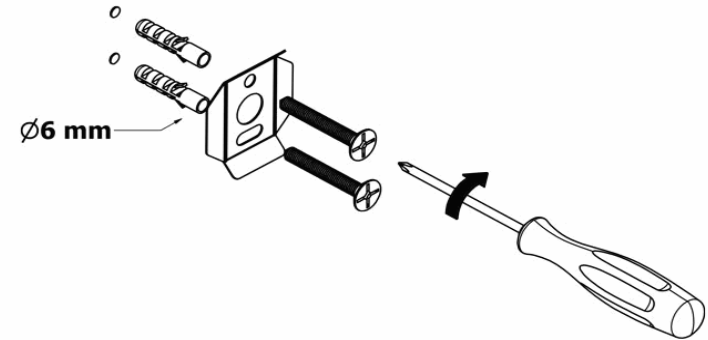

Product Description

Line: Galaxy

Type: Towel Ring

Code: 19909

Metal: Brass

Product Photo

Mounting Instructions

1

2

3

Technical Sheet

KATSIERIS BROS S.A.

Industry Bathroom accessories, Design & Manufacturing, Koropi Industrial Region, Loc: Poka 194 00, Koropi P.O. 27. Athens-Greece T:+30 210 6627 500
info@sanco.gr, www.sanco.gr