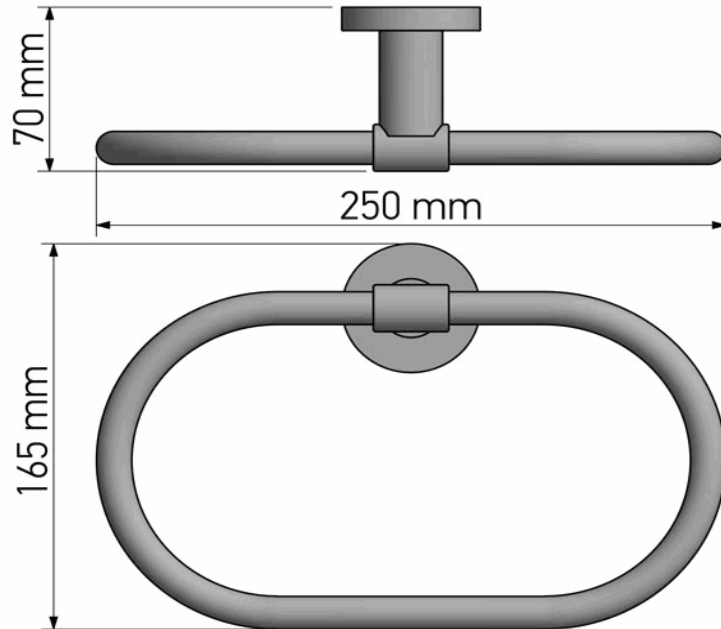

Technical Sheet

KATSIERIS BROS S.A.

Industry Bathroom accessories, Design & Manufacturing, Koropi Industrial Region, Loc: Poka 194 00, Koropi P.O. 27. Athens-Greece T:+30 210 6627 500
info@sanco.gr, www.sanco.gr