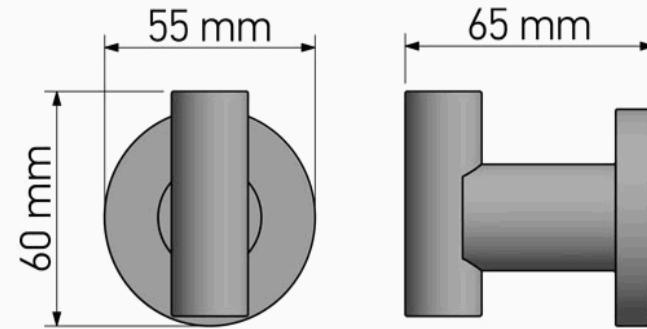

Technical Sheet

Finishing : Chrome
Metal : Brass

KATSIERIS BROS S.A.

Industry Bathroom accessories, Design & Manufacturing, Koropi Industrial Region, Loc: Poka 194 00, Koropi P.O. 27. Athens-Greece T:+30 210 6627 500, F:+30 210 6626 830
info@sanco.gr, www.sanco.gr

Environmental Management System
EAOT EN ISO 14001:2004
Cert. No 144/Γ/2010