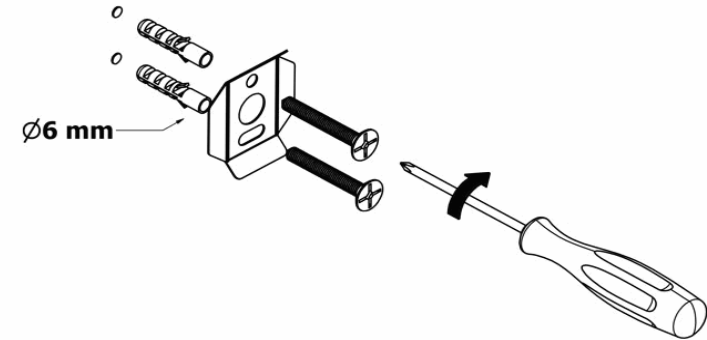

Product Description

Line: Galaxy

Type: Single Bath Robe Hook

Code: 19908

Metal: Brass

Product Photo

Mounting Instructions

1

2

3

Technical Sheet

KATSIERIS BROS S.A.

Industry Bathroom accessories, Design & Manufacturing, Koropi Industrial Region, Loc: Poka 194 00, Koropi P.O. 27. Athens-Greece T:+30 210 6627 500
info@sanco.gr, www.sanco.gr