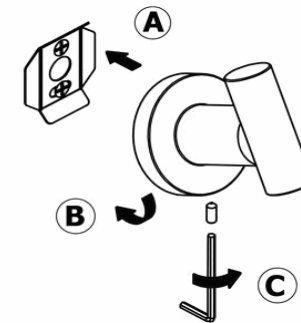

Product Description

Line: Galaxy

Type: Single Bath Robe Hook

Code: 19908

Metal: Brass

Product Photo

Mounting Instructions

1

2

3

Technical Sheet

KATSIERIS BROS S.A.

Industry Bathroom accessories, Design & Manufacturing, Koropi Industrial Region, Loc: Poka 194 00, Koropi P.O. 27. Athens-Greece T:+30 210 6627 500
info@sanco.gr, www.sanco.gr