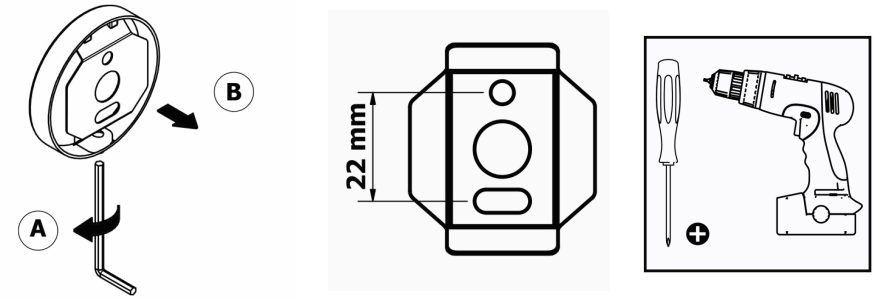

Product Description

Line: Galaxy

Type: Single Bath Robe Hook

Code: 19908

Metal: Brass

Product Photo

Mounting Instructions

1

2