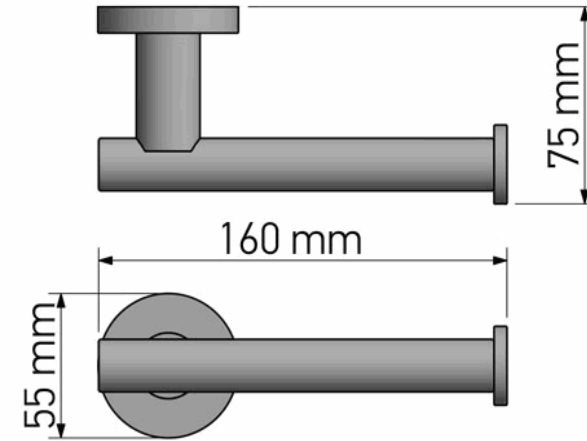

Technical Sheet

Finishing : Chrome
Metal : Brass

KATSIERIS BROS S.A.

Industry Bathroom accessories, Design & Manufacturing, Koropi Industrial Region, Loc: Poka 194 00, Koropi P.O. 27. Athens-Greece T:+30 210 6627 500, F:+30 210 6626 830
info@sanco.gr, www.sanco.gr

Environmental Management System
EAOT EN ISO 14001:2004
Cert. No 144/Π/2010