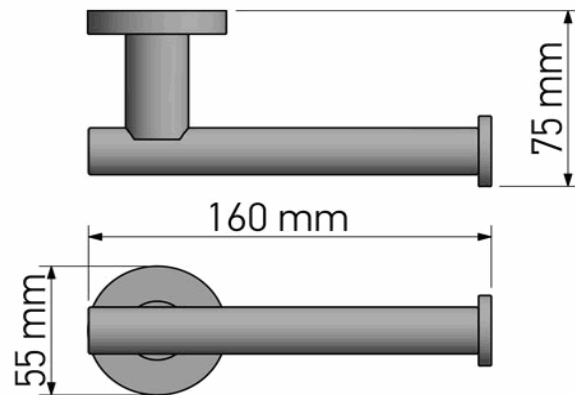

Technical Sheet

KATSIERIS BROS S.A.

Industry Bathroom accessories, Design & Manufacturing, Koropi Industrial Region, Loc: Poka 194 00, Koropi P.O. 27. Athens-Greece T:+30 210 6627 500
info@sanco.gr, www.sanco.gr