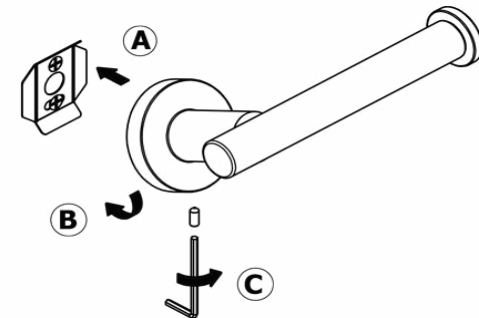

Product Description

Line: Galaxy

Type: Toilet Roll Holder

Code: 19906

Metal: Brass

Product Photo

Mounting Instructions

1

2

3

Technical Sheet

KATSIERIS BROS S.A.

Industry Bathroom accessories, Design & Manufacturing, Koropi Industrial Region, Loc: Poka 194 00, Koropi P.O. 27. Athens-Greece T:+30 210 6627 500
info@sanco.gr, www.sanco.gr