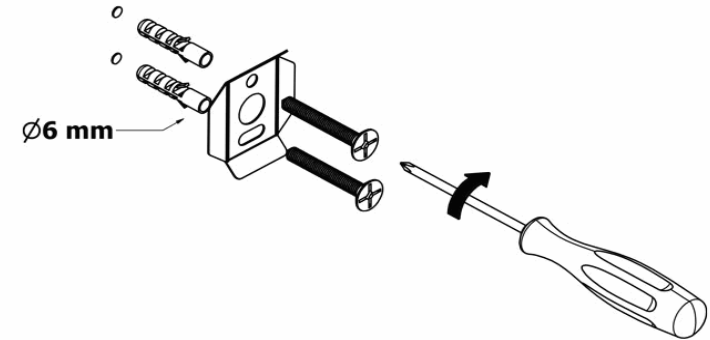

Product Description

Line: Galaxy

Type: Toilet Roll Holder

Code: 19906

Metal: Brass

Product Photo

Mounting Instructions

1

2

3

Technical Sheet

KATSIERIS BROS S.A.

Industry Bathroom accessories, Design & Manufacturing, Koropi Industrial Region, Loc: Poka 194 00, Koropi P.O. 27. Athens-Greece T:+30 210 6627 500
info@sanco.gr, www.sanco.gr