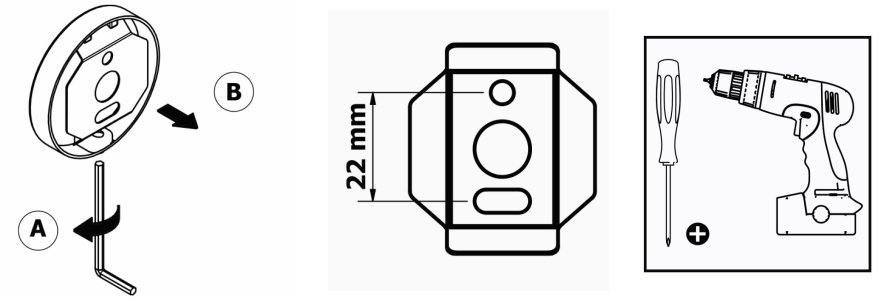

Product Description

Line: Galaxy

Type: Toilet Roll Holder

Code: 19906

Metal: Brass

Product Photo

Mounting Instructions

1

2