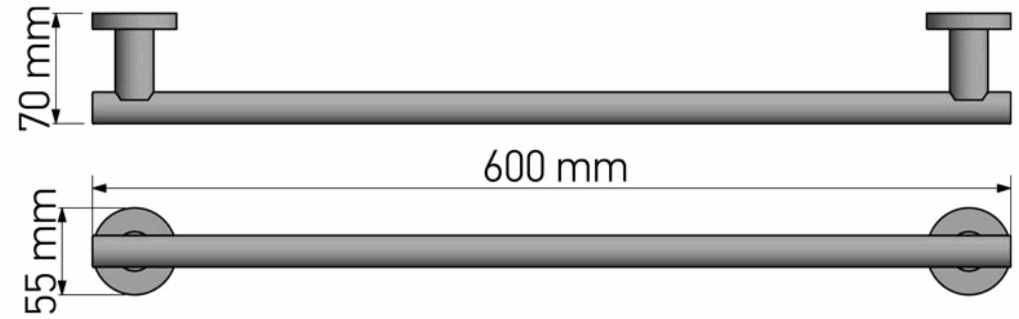

Technical Sheet

Finishing : Chrome
Metal : Brass

KATSIERIS BROS S.A.

Industry Bathroom accessories, Design & Manufacturing, Koropi Industrial Region, Loc: Poka 194 00, Koropi P.O. 27. Athens-Greece T:+30 210 6627 500, F:+30 210 6626 830
info@sanco.gr, www.sanco.gr

Environmental Management System
EAOT EN ISO 14001:2004
Cert. No 144/1/2010