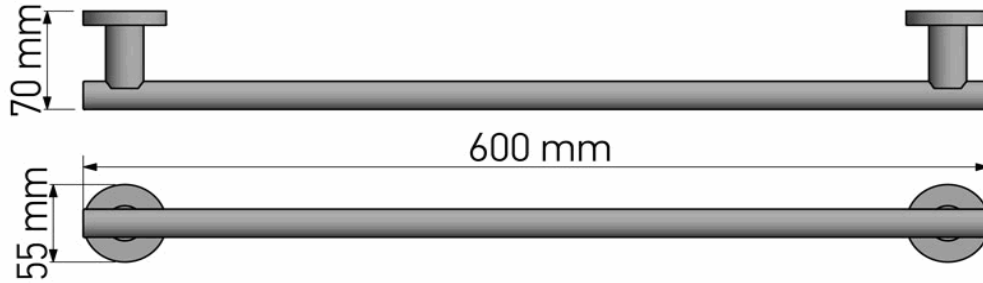

Technical Sheet

KATSIERIS BROS S.A.

Industry Bathroom accessories, Design & Manufacturing, Koropi Industrial Region, Loc: Poka 194 00, Koropi P.O. 27. Athens-Greece T:+30 210 6627 500
info@sanco.gr, www.sanco.gr