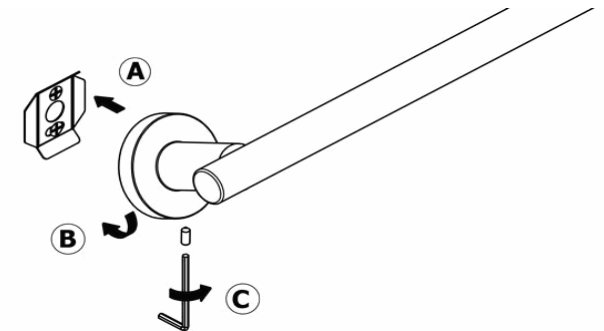

Product Description

Line: Galaxy

Type: Single Towel Rail 60cm

Code: 19904

Metal: Brass

Product Photo

Mounting Instructions

1

2

3

Technical Sheet

KATSIERIS BROS S.A.

Industry Bathroom accessories, Design & Manufacturing, Koropi Industrial Region, Loc: Poka 194 00, Koropi P.O. 27. Athens-Greece T:+30 210 6627 500
info@sanco.gr, www.sanco.gr