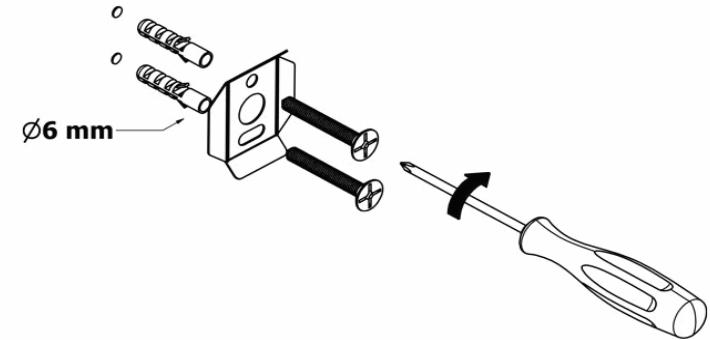

Product Description

Line: Galaxy

Type: Single Towel Rail 60cm

Code: 19904

Metal: Brass

Product Photo

Mounting Instructions

1

2

3

Technical Sheet

KATSIERIS BROS S.A.

Industry Bathroom accessories, Design & Manufacturing, Koropi Industrial Region, Loc: Poka 194 00, Koropi P.O. 27. Athens-Greece T:+30 210 6627 500
info@sanco.gr, www.sanco.gr