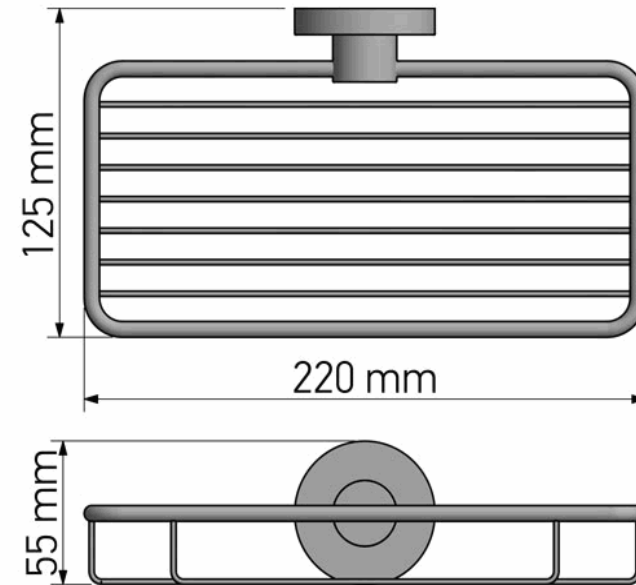

Technical Sheet

Finishing : Chrome
Metal : Brass

KATSIERIS BROS S.A.

Industry Bathroom accessories, Design & Manufacturing, Koropi Industrial Region, Loc: Poka 194 00, Koropi P.O. 27. Athens-Greece T:+30 210 6627 500, F:+30 210 6626 830
info@sanco.gr, www.sanco.gr

Environmental Management System
EAOT EN ISO 14001:2004
Cert. No 144/1/2010