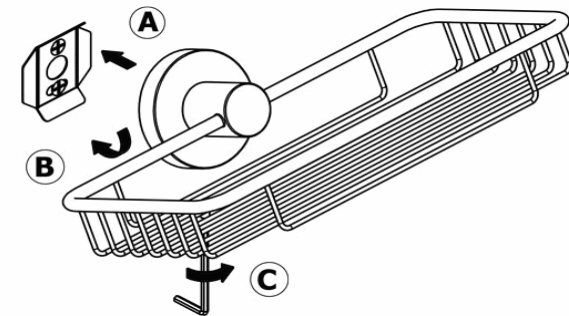

Product Description

Line: Galaxy

Type: Sponge Dish

Code: 19903

Metal: Brass

Product Photo

Mounting Instructions

1

2

3

Technical Sheet

KATSIERIS BROS S.A.

Industry Bathroom accessories, Design & Manufacturing, Koropi Industrial Region, Loc: Poka 194 00, Koropi P.O. 27. Athens-Greece T:+30 210 6627 500
info@sanco.gr, www.sanco.gr