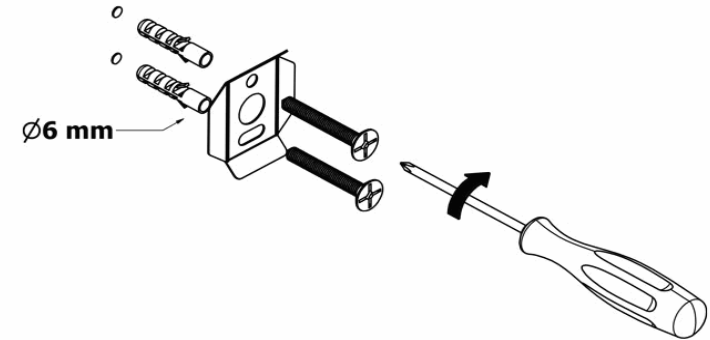

Product Description

Line: Galaxy

Type: Sponge Dish

Code: 19903

Metal: Brass

Product Photo

Mounting Instructions

1

2

3

Technical Sheet

KATSIERIS BROS S.A.

Industry Bathroom accessories, Design & Manufacturing, Koropi Industrial Region, Loc: Poka 194 00, Koropi P.O. 27. Athens-Greece T:+30 210 6627 500
info@sanco.gr, www.sanco.gr