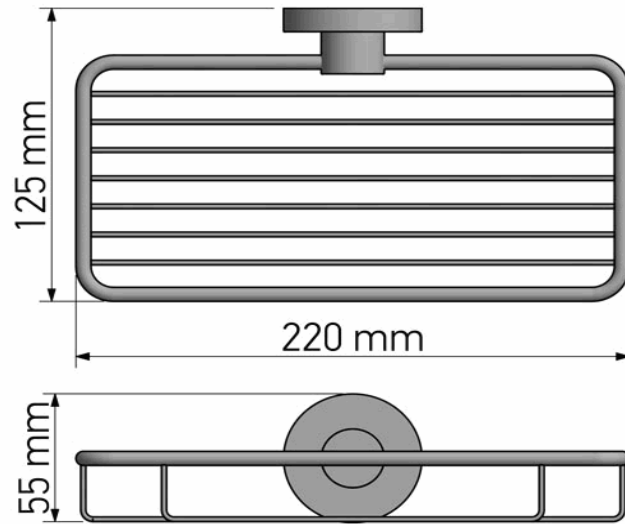

Technical Sheet

KATSIERIS BROS S.A.

Industry Bathroom accessories, Design & Manufacturing, Koropi Industrial Region, Loc: Poka 194 00, Koropi P.O. 27. Athens-Greece T:+30 210 6627 500
info@sanco.gr, www.sanco.gr