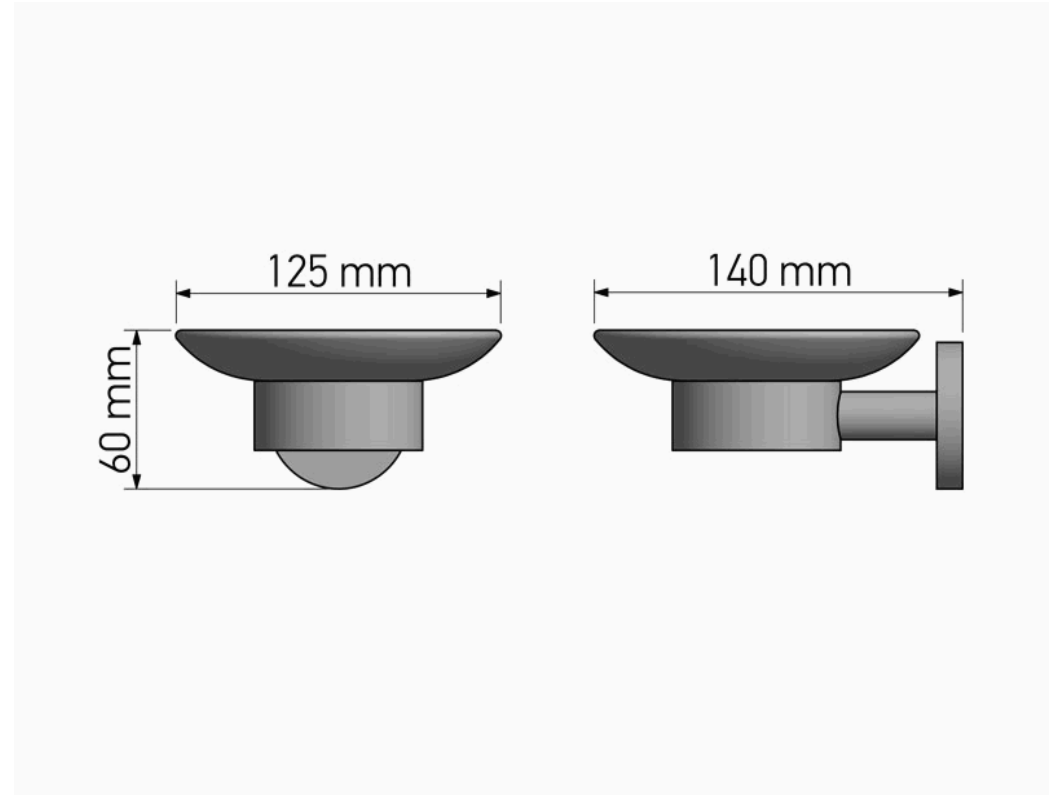

Technical Sheet

Finishing : Chrome
Metal : Brass

KATSIERIS BROS S.A.

Industry Bathroom accessories, Design & Manufacturing, Koropi Industrial Region, Loc: Poka 194 00, Koropi P.O. 27. Athens-Greece T:+30 210 6627 500, F:+30 210 6626 830
info@sanco.gr, www.sanco.gr

Environmental Management System
EAOT EN ISO 14001:2004
Cert. No 144/1/2010