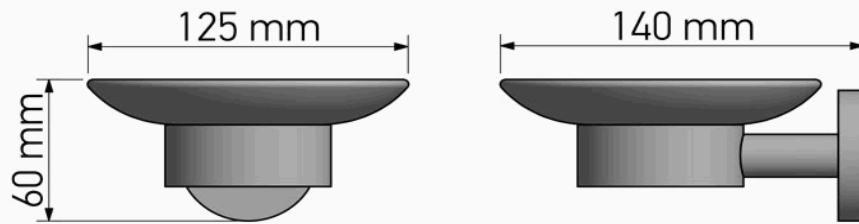

Technical Sheet

KATSIERIS BROS S.A.

Industry Bathroom accessories, Design & Manufacturing, Koropi Industrial Region, Loc: Poka 194 00, Koropi P.O. 27. Athens-Greece T:+30 210 6627 500
info@sanco.gr, www.sanco.gr