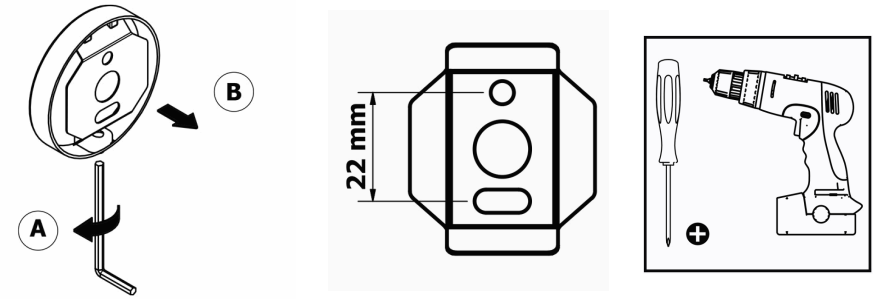

Product Description

Line: Galaxy

Type: Soap Dish wall Mounted

Code: 19902

Metal: Brass

Product Photo

Mounting Instructions

1

2