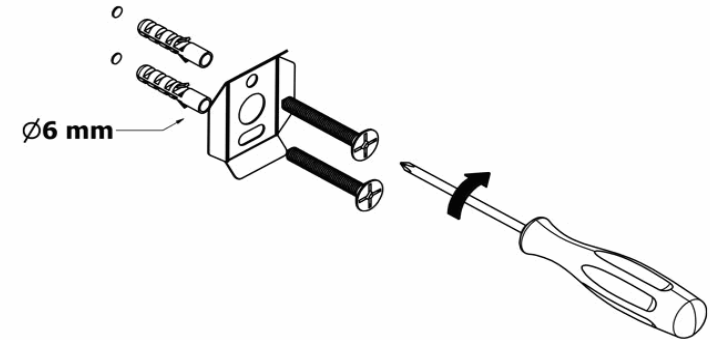

Product Description

Line: Galaxy

Type: Soap Dish wall Mounted

Code: 19902

Metal: Brass

Product Photo

Mounting Instructions

1

2

3

Technical Sheet

KATSIERIS BROS S.A.

Industry Bathroom accessories, Design & Manufacturing, Koropi Industrial Region, Loc: Poka 194 00, Koropi P.O. 27. Athens-Greece T:+30 210 6627 500
info@sanco.gr, www.sanco.gr