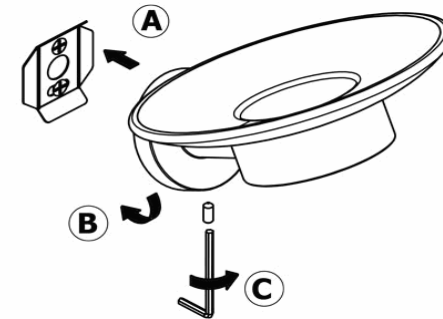

Product Description

Line: Galaxy

Type: Soap Dish wall Mounted

Code: 19902

Metal: Brass

Product Photo

Mounting Instructions

1

2

3

Technical Sheet

KATSIERIS BROS S.A.

Industry Bathroom accessories, Design & Manufacturing, Koropi Industrial Region, Loc: Poka 194 00, Koropi P.O. 27. Athens-Greece T:+30 210 6627 500
info@sanco.gr, www.sanco.gr