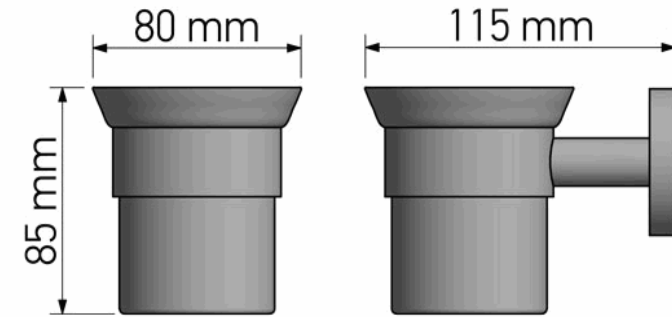

Technical Sheet

Finishing : Chrome
Metal : Brass

KATSIERIS BROS S.A.

Industry Bathroom accessories, Design & Manufacturing, Koropi Industrial Region, Loc: Poka 194 00, Koropi P.O. 27. Athens-Greece T:+30 210 6627 500, F:+30 210 6626 830
info@sanco.gr, www.sanco.gr

Environmental Management System
EAOT EN ISO 14001:2004
Cert. No 144/Π/2010