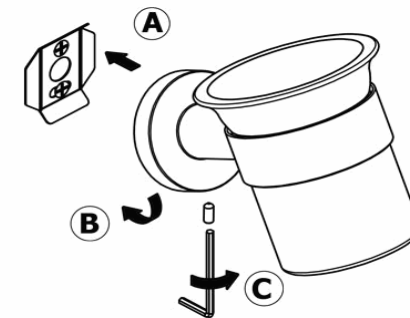

Product Description

Line: Galaxy

Type: Glass Holder wall Mounted

Code: 19901

Metal: Brass

Product Photo

Mounting Instructions

1

2

3

Technical Sheet

KATSIERIS BROS S.A.

Industry Bathroom accessories, Design & Manufacturing, Koropi Industrial Region, Loc: Poka 194 00, Koropi P.O. 27. Athens-Greece T:+30 210 6627 500
info@sanco.gr, www.sanco.gr