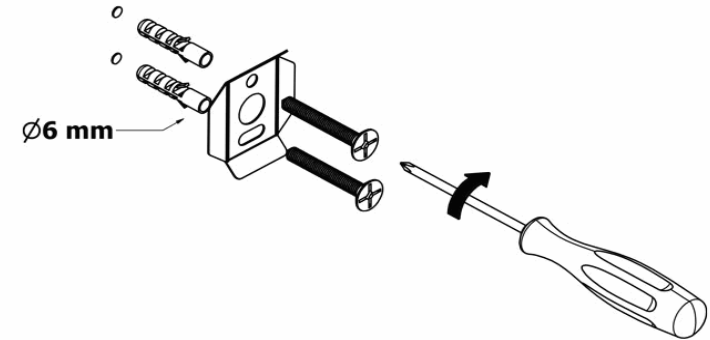

Product Description

Line: Galaxy

Type: Glass Holder wall Mounted

Code: 19901

Metal: Brass

Product Photo

Mounting Instructions

1

2

3

Technical Sheet

KATSIERIS BROS S.A.

Industry Bathroom accessories, Design & Manufacturing, Koropi Industrial Region, Loc: Poka 194 00, Koropi P.O. 27. Athens-Greece T:+30 210 6627 500
info@sanco.gr, www.sanco.gr