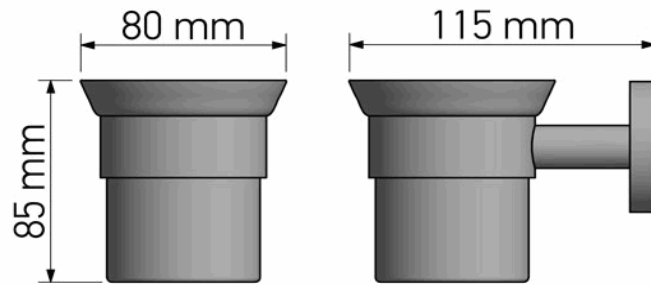

Technical Sheet

KATSIERIS BROS S.A.

Industry Bathroom accessories, Design & Manufacturing, Koropi Industrial Region, Loc: Poka 194 00, Koropi P.O. 27. Athens-Greece T:+30 210 6627 500
info@sanco.gr, www.sanco.gr