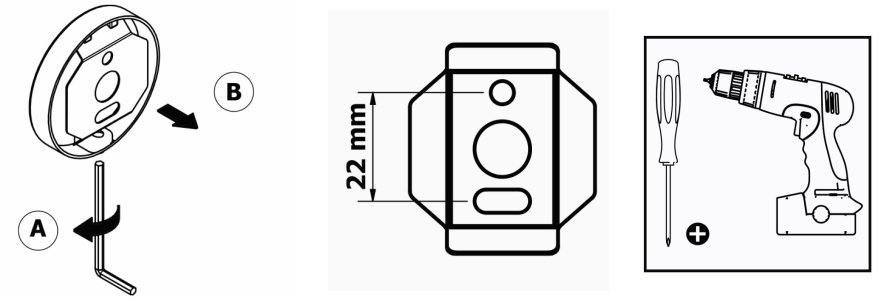

Product Description

Line: Galaxy

Type: Glass Holder wall Mounted

Code: 19901

Metal: Brass

Product Photo

Mounting Instructions

1

2