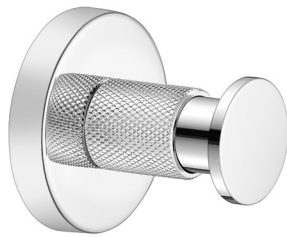

## Product Description

Line Dorian  
 Type Single Bath Robe Hook  
 Code 190650-A03

## Technical Sheet

Finishing Chrome  
 Metal Brass