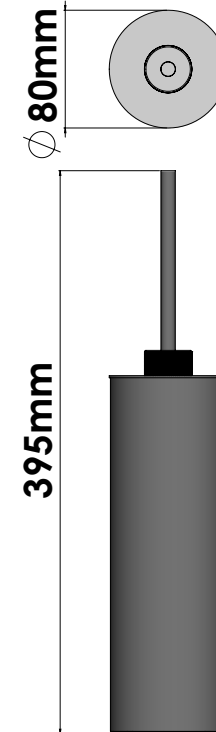

Product Description

Line Lithos
 Type Single Bath Robe Hook
 Code 190024-A03

Technical Sheet

Finishing Chrome
 Metal Brass

KATSIERIS BROS S.A.

Industry Bathroom accessories, Design & Manufacturing, Koropi Industrial Region, Loc: Poka 194 00, Koropi P.O. 27. Athens-Greece T:+30 210 6627 500, info@sanco.gr, www.sanco.gr