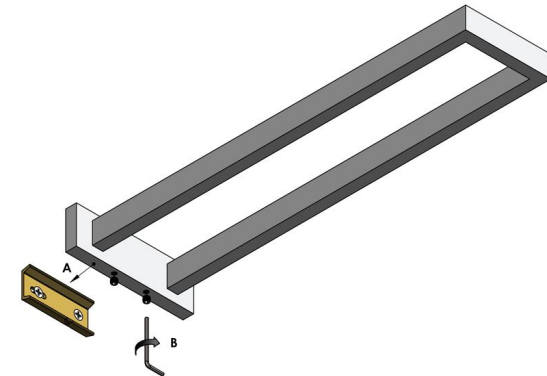

Product Description

Line: Valanio

Type: Double Towel Rail 36cm

Code: 18785

Metal: Brass

Product Photo

Mounting Instructions

1

2

3

Technical Sheet

KATSIERIS BROS S.A.

Industry Bathroom accessories, Design & Manufacturing, Koropi Industrial Region, Loc: Poka 194 00, Koropi P.O. 27. Athens-Greece T:+30 210 6627 500
info@sanco.gr, www.sanco.gr

Environmental Management System
EAOT EN ISO 14001:2004
Cert. No 144/1/2010