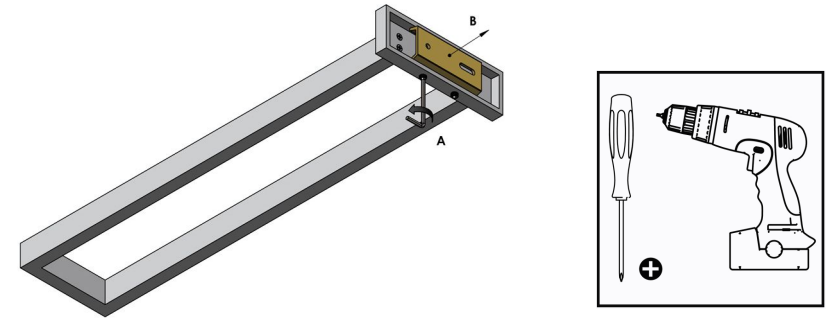

Product Description

Line: Valanio

Type: Double Towel Rail 36cm

Code: 18785

Metal: Brass

Product Photo

Mounting Instructions

1