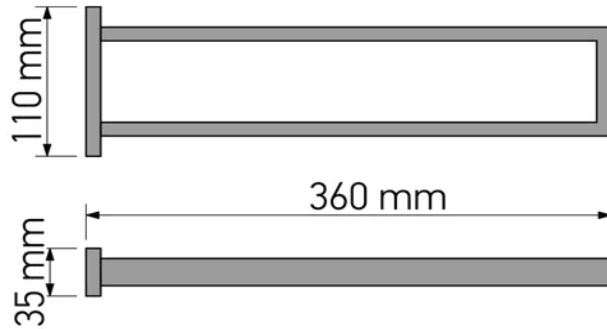

Technical Sheet

KATSIERIS BROS S.A.

Industry Bathroom accessories, Design & Manufacturing, Koropi Industrial Region, Loc: Poka 194 00, Koropi P.O. 27. Athens-Greece T:+30 210 6627 500
info@sanco.gr, www.sanco.gr

Environmental Management System
EAOT EN ISO 14001:2004
Cert. No 144/1/2010