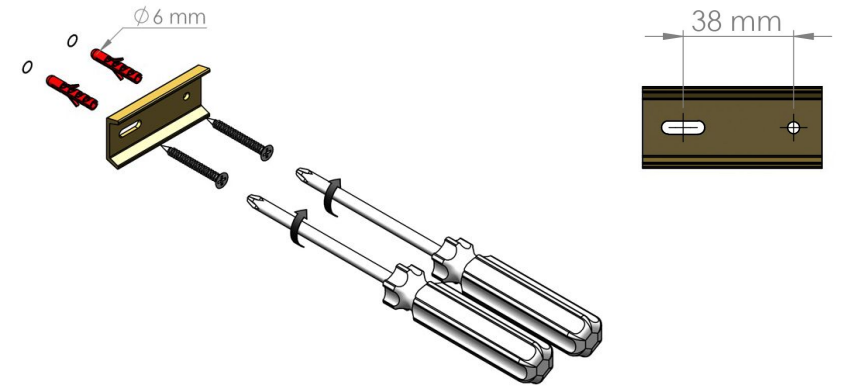

Product Description

Line: Valanio

Type: Double Towel Rail 36cm

Code: 18785

Metal: Brass

Product Photo

Mounting Instructions

1

2

3

Technical Sheet

KATSIERIS BROS S.A.

Industry Bathroom accessories, Design & Manufacturing, Koropi Industrial Region, Loc: Poka 194 00, Koropi P.O. 27. Athens-Greece T:+30 210 6627 500
info@sanco.gr, www.sanco.gr

Environmental Management System
EAOT EN ISO 14001:2004
Cert. No 144/1/2010