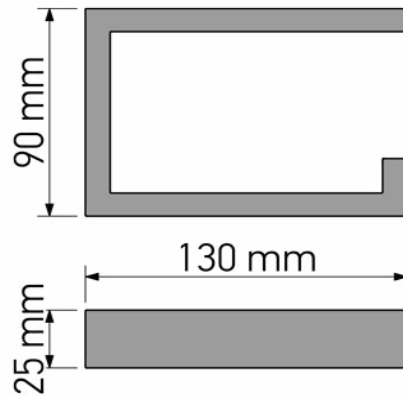

Technical Sheet

KATSIERIS BROS S.A.

Industry Bathroom accessories, Design & Manufacturing, Koropi Industrial Region, Loc: Poka 194 00, Koropi P.O. 27. Athens-Greece T:+30 210 6627 500
info@sanco.gr, www.sanco.gr

Environmental Management System
EAOT EN ISO 14001:2004
Cert. No 144/1/2010