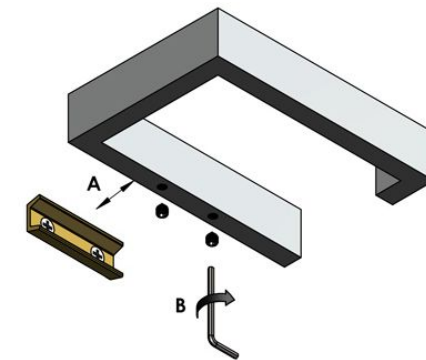

Product Description

Line: Valanio

Type: Toilet Roll Holder

Code: 18706

Metal: Brass

Product Photo

Mounting Instructions

1

2

3

Technical Sheet

KATSIERIS BROS S.A.

Industry Bathroom accessories, Design & Manufacturing, Koropi Industrial Region, Loc: Poka 194 00, Koropi P.O. 27. Athens-Greece T:+30 210 6627 500
info@sanco.gr, www.sanco.gr

Environmental Management System
EAOT EN ISO 14001:2004
Cert. No 144/1/2010