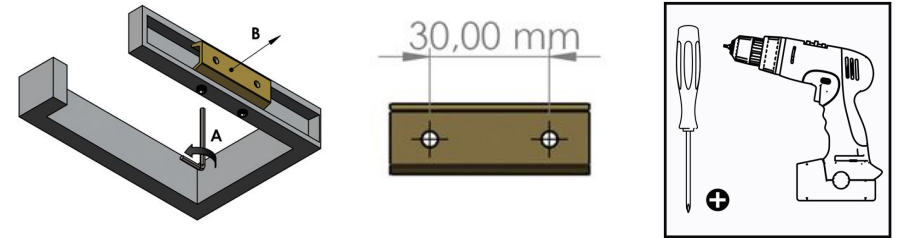

Mounting Instructions

1

2