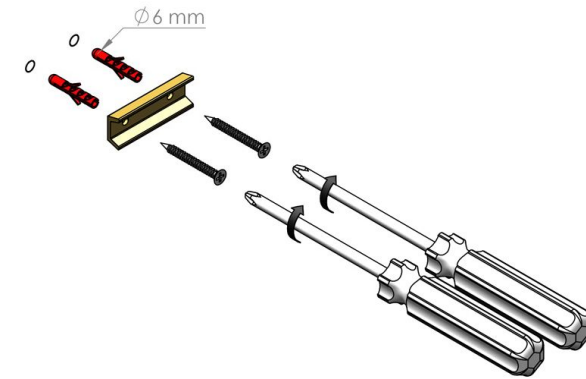

Product Description

Line: Valanio

Type: Toilet Roll Holder

Code: 18706

Metal: Brass

Product Photo

Mounting Instructions

1

2

3

Technical Sheet

KATSIERIS BROS S.A.

Industry Bathroom accessories, Design & Manufacturing, Koropi Industrial Region, Loc: Poka 194 00, Koropi P.O. 27. Athens-Greece T:+30 210 6627 500
info@sanco.gr, www.sanco.gr

Environmental Management System
EAOT EN ISO 14001:2004
Cert. No 144/1/2010