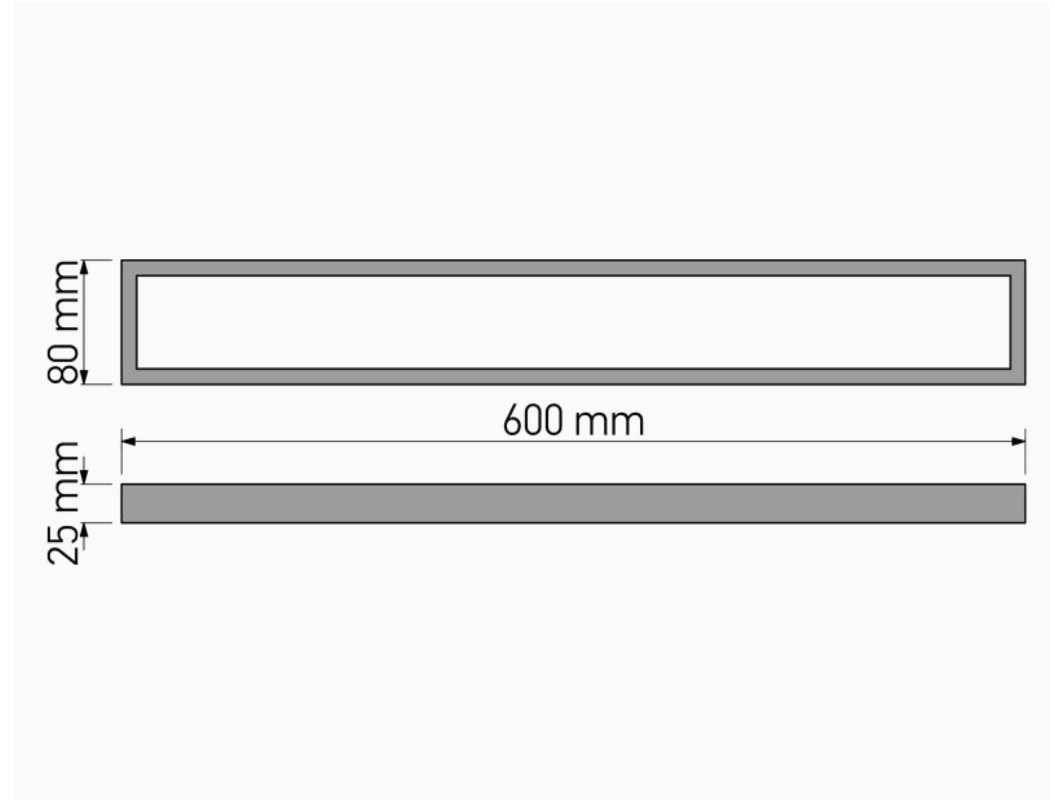

Technical Sheet

Finishing : Chrome
Metal : Brass

KATSIERIS BROS S.A.

Industry Bathroom accessories, Design & Manufacturing, Koropi Industrial Region, Loc: Poka 194 00, Koropi P.O. 27. Athens-Greece T:+30 210 6627 500, F:+30 210 6626 830
info@sanco.gr, www.sanco.gr

Environmental Management System
EAOTEN ISO 14001:2004
Cert. No 144/1/2010