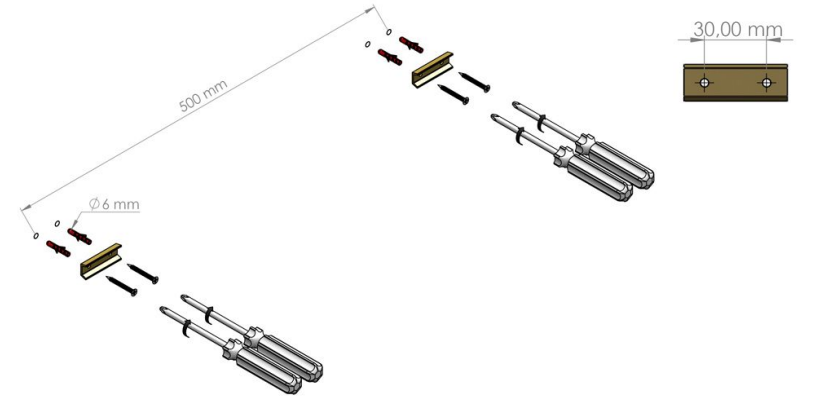

Product Description

Line: Valanio

Type: Single Towel Rail 60cm

Code: 18704

Metal: Brass

Product Photo

Mounting Instructions

1

2

3

Technical Sheet

KATSIERIS BROS S.A.

Industry Bathroom accessories, Design & Manufacturing, Koropi Industrial Region, Loc: Poka 194 00, Koropi P.O. 27. Athens-Greece T:+30 210 6627 500
info@sanco.gr, www.sanco.gr

Environmental Management System
EAOT EN ISO 14001:2004
Cert. No 144/1/2010