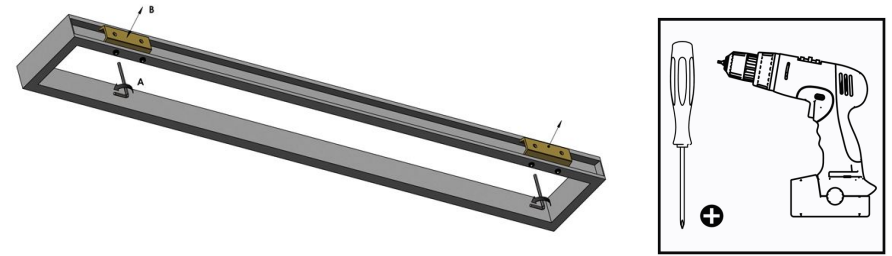

Mounting Instructions

1

2