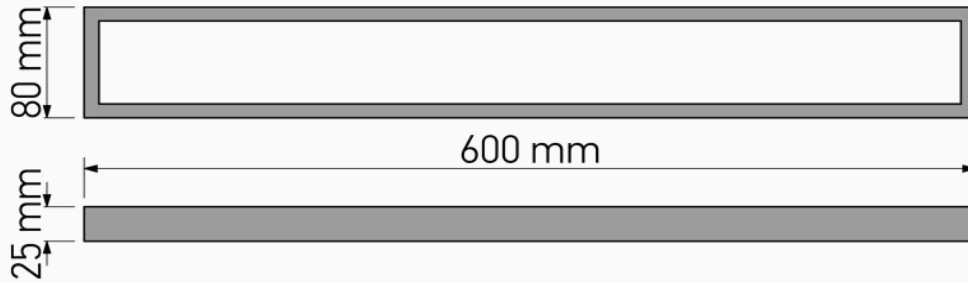

Technical Sheet

KATSIERIS BROS S.A.

Industry Bathroom accessories, Design & Manufacturing, Koropi Industrial Region, Loc: Poka 194 00, Koropi P.O. 27. Athens-Greece T:+30 210 6627 500
info@sanco.gr, www.sanco.gr

Environmental Management System
EAOT EN ISO 14001:2004
Cert. No 144/1/2010