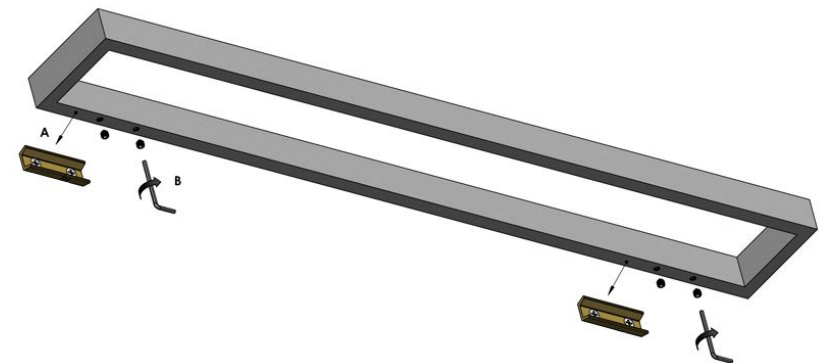

Product Description

Line: Valanio

Type: Single Towel Rail 60cm

Code: 18704

Metal: Brass

Product Photo

Mounting Instructions

1

2

3

Technical Sheet

KATSIERIS BROS S.A.

Industry Bathroom accessories, Design & Manufacturing, Koropi Industrial Region, Loc: Poka 194 00, Koropi P.O. 27. Athens-Greece T:+30 210 6627 500
info@sanco.gr, www.sanco.gr

Environmental Management System
EAOT EN ISO 14001:2004
Cert. No 144/1/2010