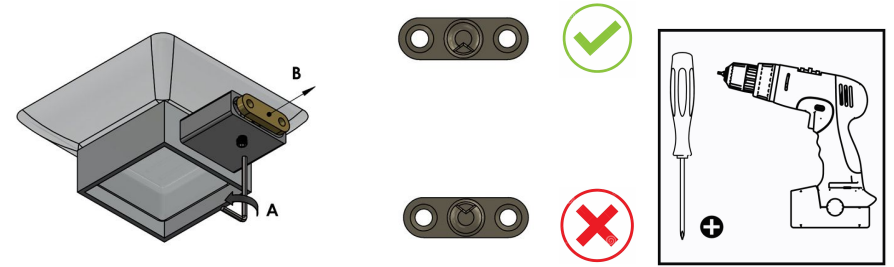

Product Description

Line: Valanio

Type: Soap Dish wall Mounted

Code: 18702

Metal: Brass

Product Photo

Mounting Instructions

1

2