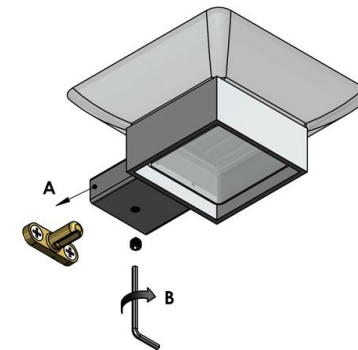

Product Description

Line: Valanio

Type: Soap Dish wall Mounted

Code: 18702

Metal: Brass

Product Photo

Mounting Instructions

1

2

3

Technical Sheet

KATSIERIS BROS S.A.

Industry Bathroom accessories, Design & Manufacturing, Koropi Industrial Region, Loc: Poka 194 00, Koropi P.O. 27. Athens-Greece T:+30 210 6627 500
info@sanco.gr, www.sanco.gr