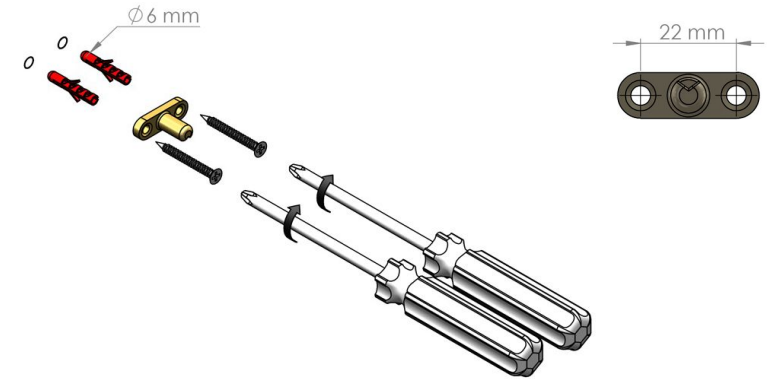

Product Description

Line: Valanio

Type: Soap Dish wall Mounted

Code: 18702

Metal: Brass

Product Photo

Mounting Instructions

1

2

3

Technical Sheet

KATSIERIS BROS S.A.

Industry Bathroom accessories, Design & Manufacturing, Koropi Industrial Region, Loc: Poka 194 00, Koropi P.O. 27. Athens-Greece T:+30 210 6627 500
info@sanco.gr, www.sanco.gr