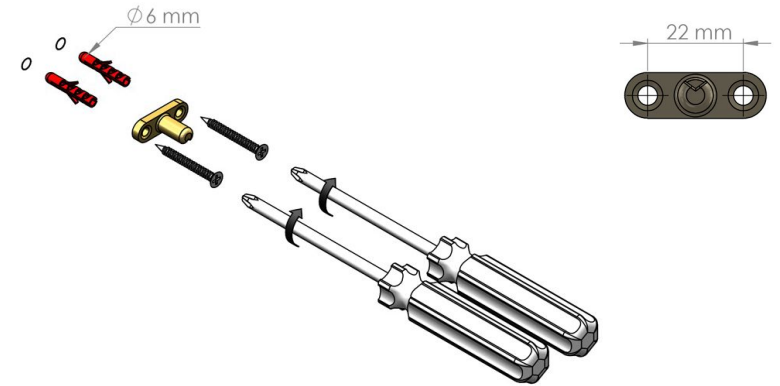

Product Description

Line: Valanio

Type: Glass Holder wall Mounted

Code: 18701

Metal: Brass

Product Photo

Mounting Instructions

1

2

3

Technical Sheet

KATSIERIS BROS S.A.

Industry Bathroom accessories, Design & Manufacturing, Koropi Industrial Region, Loc: Poka 194 00, Koropi P.O. 27. Athens-Greece T:+30 210 6627 500
info@sanco.gr, www.sanco.gr