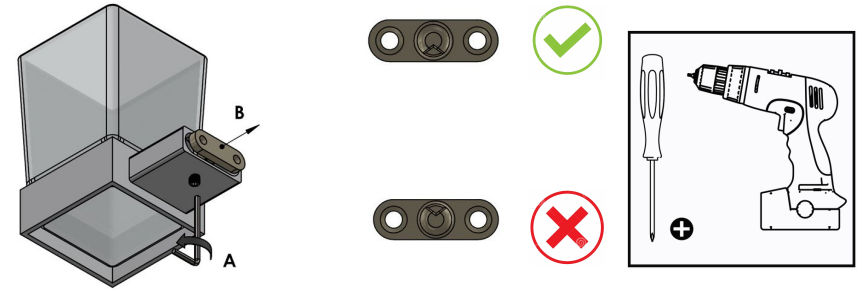

Product Description

Line: Valanio

Type: Glass Holder wall Mounted

Code: 18701

Metal: Brass

Product Photo

Mounting Instructions

1

2