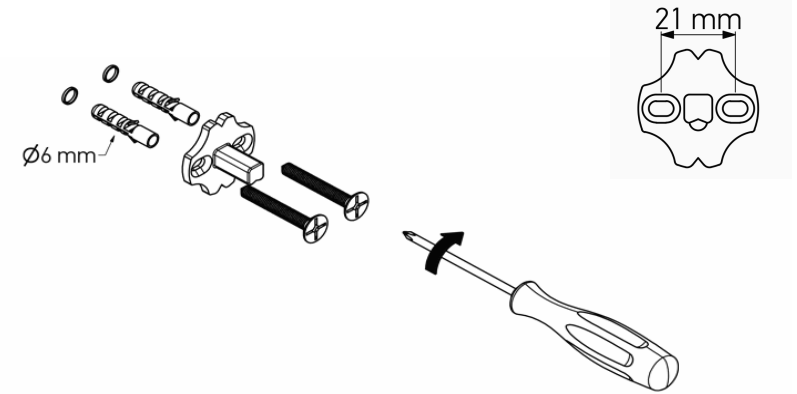

Product Description

Line: Twist

Type: Double Toilet Roll Holder

Code: 14386

Metal: Brass

Product Photo

Mounting Instructions

1

2

3

Technical Sheet

KATSIERIS BROS S.A.

Industry Bathroom accessories, Design & Manufacturing, Koropi Industrial Region, Loc: Poka 194 00, Koropi P.O. 27. Athens-Greece T:+30 210 6627 500
info@sanco.gr, www.sanco.gr