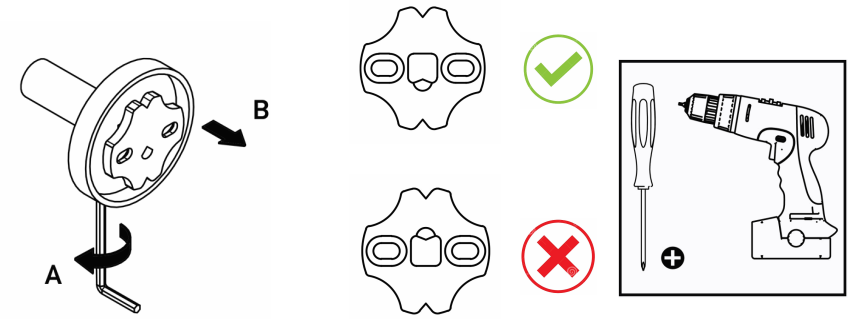

Product Description

Line: Twist

Type: Double Toilet Roll Holder

Code: 14386

Metal: Brass

Product Photo

Mounting Instructions

1

2