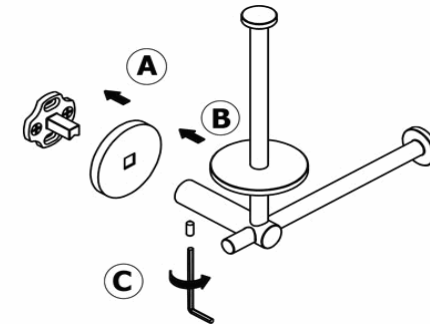

Product Description

Line: Twist

Type: Double Toilet Roll Holder

Code: 14386

Metal: Brass

Product Photo

Mounting Instructions

1

2

3

Technical Sheet

KATSIERIS BROS S.A.

Industry Bathroom accessories, Design & Manufacturing, Koropi Industrial Region, Loc: Poka 194 00, Koropi P.O. 27. Athens-Greece T:+30 210 6627 500
info@sanco.gr, www.sanco.gr