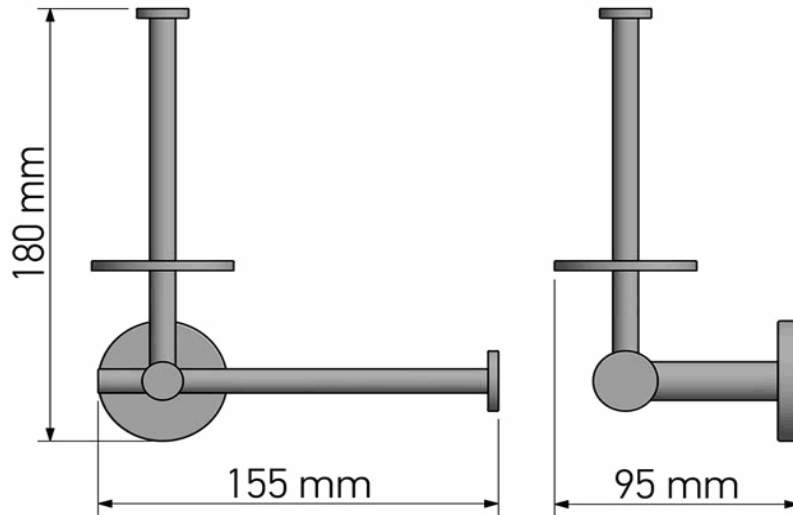

Technical Sheet

KATSIERIS BROS S.A.

Industry Bathroom accessories, Design & Manufacturing, Koropi Industrial Region, Loc: Poka 194 00, Koropi P.O. 27. Athens-Greece T:+30 210 6627 500
info@sanco.gr, www.sanco.gr