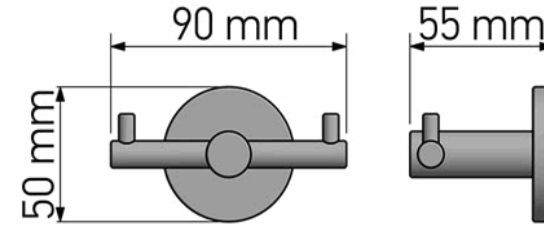

Technical Sheet

Finishing : Chrome
Metal : Brass

KATSIERIS BROS S.A.

Industry Bathroom accessories, Design & Manufacturing, Koropi Industrial Region, Loc: Poka 194 00, Koropi P.O. 27. Athens-Greece T:+30 210 6627 500, F:+30 210 6626 830
info@sanco.gr, www.sanco.gr

Environmental Management System
EAOT EN ISO 14001:2004
Cert. No 144/Γ/2010