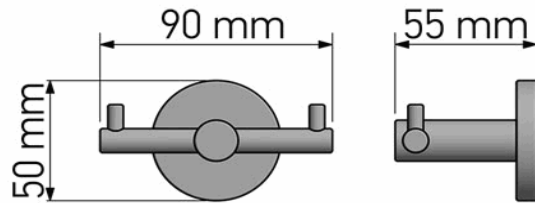

Technical Sheet

KATSIERIS BROS S.A.

Industry Bathroom accessories, Design & Manufacturing, Koropi Industrial Region, Loc: Poka 194 00, Koropi P.O. 27. Athens-Greece T:+30 210 6627 500
info@sanco.gr, www.sanco.gr

Environmental Management System
EAOT EN ISO 14001:2004
Cert. No 144/1/2010