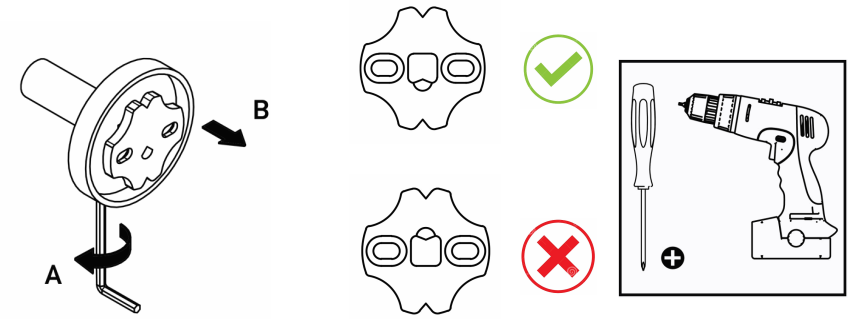

Mounting Instructions

1

2