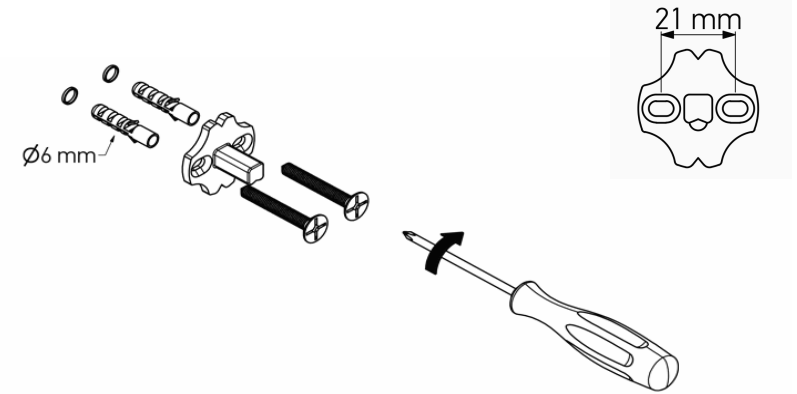

Product Description

Line: Twist

Type: Double Bath Robe Hook

Code: 14368

Metal: Brass

Product Photo

Mounting Instructions

1

2

3

Technical Sheet

KATSIERIS BROS S.A.

Industry Bathroom accessories, Design & Manufacturing, Koropi Industrial Region, Loc: Poka 194 00, Koropi P.O. 27. Athens-Greece T:+30 210 6627 500
info@sanco.gr, www.sanco.gr

Environmental Management System
EAOT EN ISO 14001:2004
Cert. No 144/1/2010