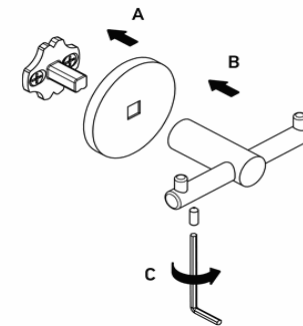

Product Description

Line: Twist

Type: Double Bath Robe Hook

Code: 14368

Metal: Brass

Product Photo

Mounting Instructions

1

2

3

Technical Sheet

KATSIERIS BROS S.A.

Industry Bathroom accessories, Design & Manufacturing, Koropi Industrial Region, Loc: Poka 194 00, Koropi P.O. 27. Athens-Greece T:+30 210 6627 500
info@sanco.gr, www.sanco.gr

Environmental Management System
EAOT EN ISO 14001:2004
Cert. No 144/1/2010