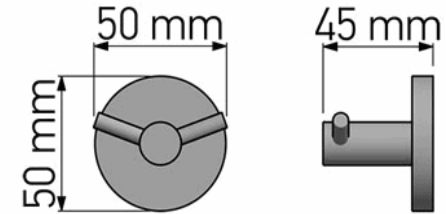

Product Description

Line : Twist
Type : Double Bath Robe Hook
Code : 14318

Technical Sheet

Finishing : Chrome
Metal : Brass

KATSIERIS BROS S.A.

Industry Bathroom accessories, Design & Manufacturing, Koropi Industrial Region, Loc: Poka 194 00, Koropi P.O. 27. Athens-Greece T:+30 210 6627 500, F:+30 210 6626 830
info@sanco.gr, www.sanco.gr

Environmental Management System
EAOT EN ISO 14001:2004
Cert. No 144/1/2010