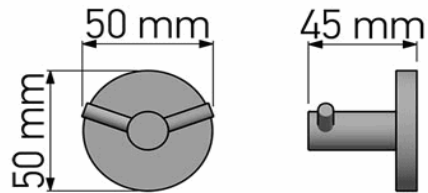

Technical Sheet

KATSIERIS BROS S.A.

Industry Bathroom accessories, Design & Manufacturing, Koropi Industrial Region, Loc: Poka 194 00, Koropi P.O. 27. Athens-Greece T:+30 210 6627 500
info@sanco.gr, www.sanco.gr