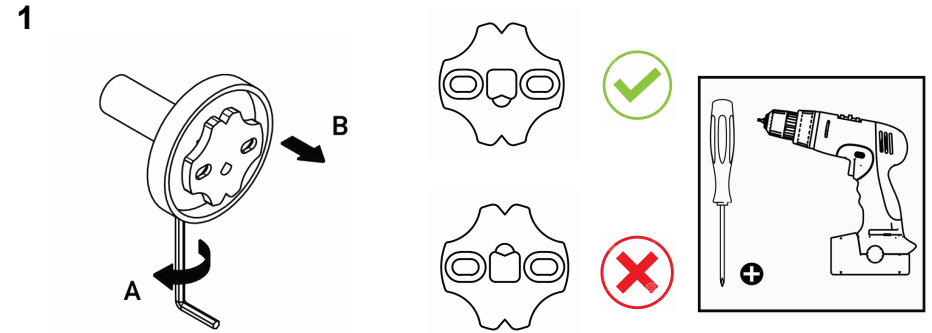

Product Description

Line: Twist
Type: Double Bath Robe Hook
Code: 14318
Metal: Brass

Product Photo

Mounting Instructions