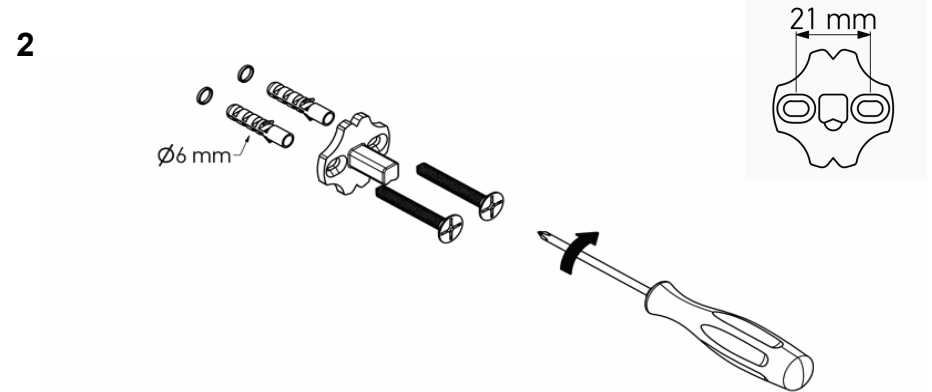

Product Description

Line: Twist
Type: Double Bath Robe Hook
Code: 14318
Metal: Brass

Product Photo

Mounting Instructions