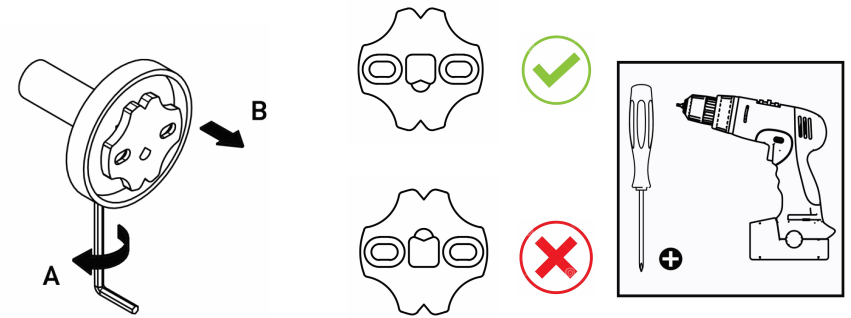

Product Description

Line: Twist
Type: Toilet Roll Holder with cover
Code: 14317
Metal: Brass

Product Photo

Mounting Instructions

1

2