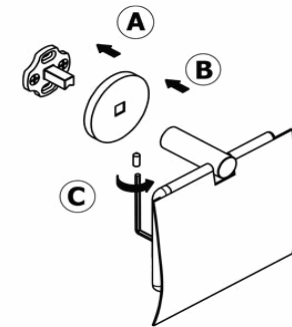

Product Description

Line: Twist
Type: Toilet Roll Holder with cover
Code: 14317
Metal: Brass

Product Photo

Mounting Instructions

1

2

3

Technical Sheet

KATSIERIS BROS S.A.

Industry Bathroom accessories, Design & Manufacturing, Koropi Industrial Region, Loc: Poka 194 00, Koropi P.O. 27. Athens-Greece T:+30 210 6627 500
info@sanco.gr, www.sanco.gr