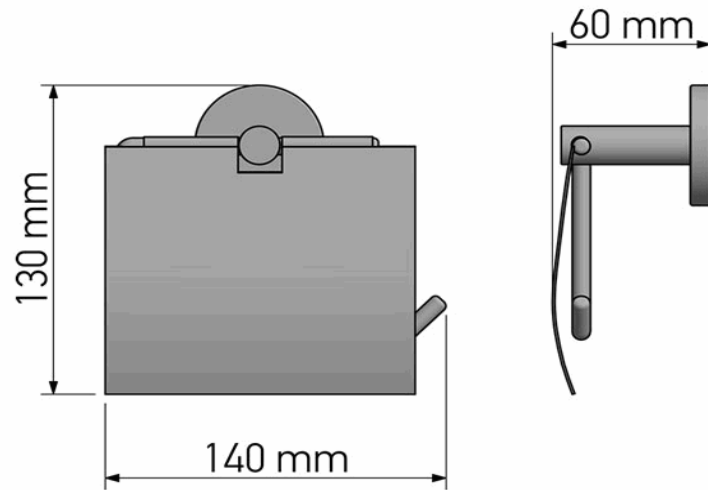

Technical Sheet

KATSIERIS BROS S.A.

Industry Bathroom accessories, Design & Manufacturing, Koropi Industrial Region, Loc: Poka 194 00, Koropi P.O. 27. Athens-Greece T:+30 210 6627 500
info@sanco.gr, www.sanco.gr