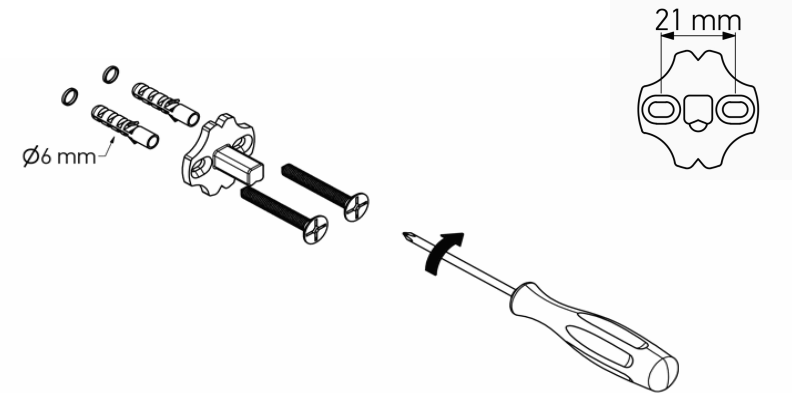

Product Description

Line: Twist
Type: Toilet Roll Holder with cover
Code: 14317
Metal: Brass

Product Photo

Mounting Instructions

1

2

3

Technical Sheet

KATSIERIS BROS S.A.

Industry Bathroom accessories, Design & Manufacturing, Koropi Industrial Region, Loc: Poka 194 00, Koropi P.O. 27. Athens-Greece T:+30 210 6627 500
info@sanco.gr, www.sanco.gr