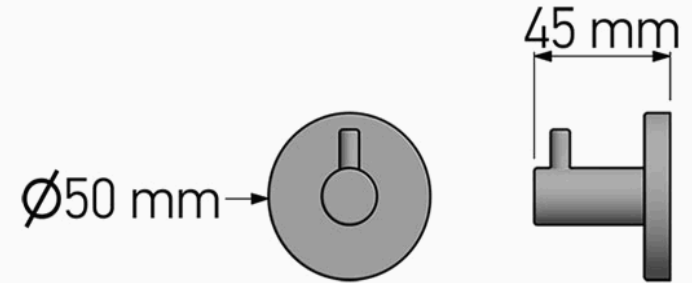

Product Description

Line : Twist
Type : Single Bath Robe Hook
Code : 14308

Technical Sheet

Finishing : Chrome
Metal : Brass

KATSIERIS BROS S.A.

Industry Bathroom accessories, Design & Manufacturing, Koropi Industrial Region, Loc: Poka 194 00, Koropi P.O. 27. Athens-Greece T:+30 210 6627 500, F:+30 210 6626 830
info@sanco.gr, www.sanco.gr

Environmental Management System
EAOT EN ISO 14001:2004
Cert. No 144/1/2010