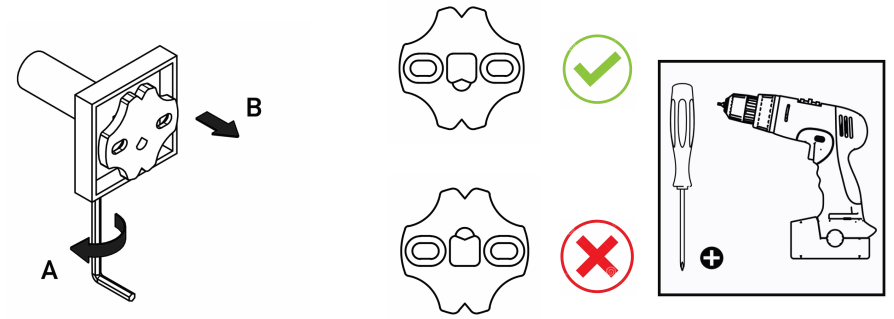

Product Description

Line: Tempo

Type: Double Toilet Roll Holder

Code: 14086

Metal: Brass

Product Photo

Mounting Instructions

1

2