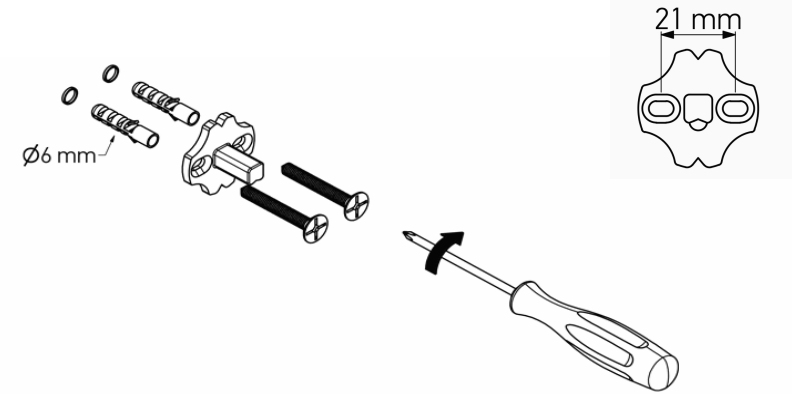

Product Description

Line: Tempo

Type: Double Toilet Roll Holder

Code: 14086

Metal: Brass

Product Photo

Mounting Instructions

1

2

3

Technical Sheet

KATSIERIS BROS S.A.

Industry Bathroom accessories, Design & Manufacturing, Koropi Industrial Region, Loc: Poka 194 00, Koropi P.O. 27. Athens-Greece T:+30 210 6627 500
info@sanco.gr, www.sanco.gr