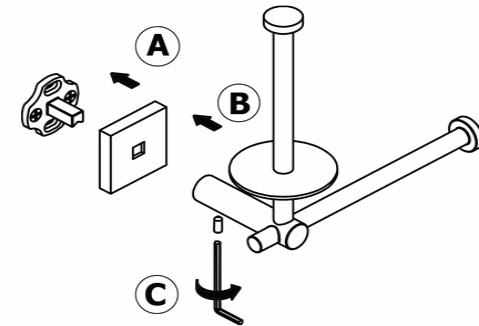

Product Description

Line: Tempo

Type: Double Toilet Roll Holder

Code: 14086

Metal: Brass

Product Photo

Mounting Instructions

1

2

3

Technical Sheet

KATSIERIS BROS S.A.

Industry Bathroom accessories, Design & Manufacturing, Koropi Industrial Region, Loc: Poka 194 00, Koropi P.O. 27. Athens-Greece T:+30 210 6627 500
info@sanco.gr, www.sanco.gr