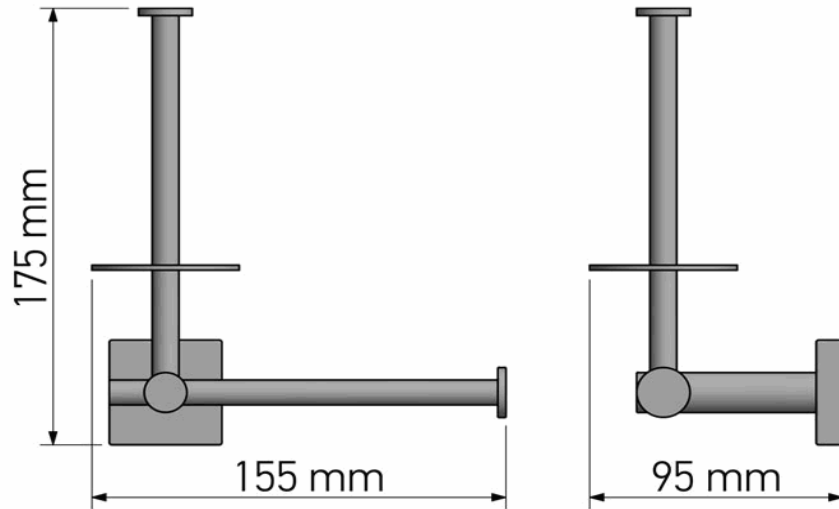

Technical Sheet

KATSIERIS BROS S.A.

Industry Bathroom accessories, Design & Manufacturing, Koropi Industrial Region, Loc: Poka 194 00, Koropi P.O. 27. Athens-Greece T:+30 210 6627 500
info@sanco.gr, www.sanco.gr