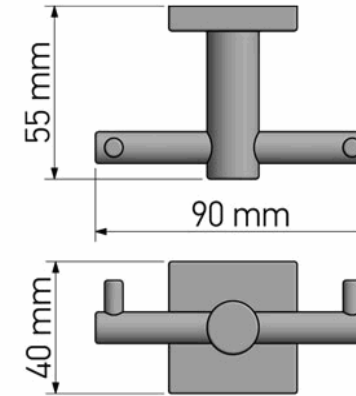

Technical Sheet

Finishing : Chrome
Metal : Brass

KATSIERIS BROS S.A.

Industry Bathroom accessories, Design & Manufacturing, Koropi Industrial Region, Loc: Poka 194 00, Koropi P.O. 27. Athens-Greece T:+30 210 6627 500, F:+30 210 6626 830
info@sanco.gr, www.sanco.gr

Environmental Management System
EAOT EN ISO 14001:2004
Cert. No 144/Γ/2010