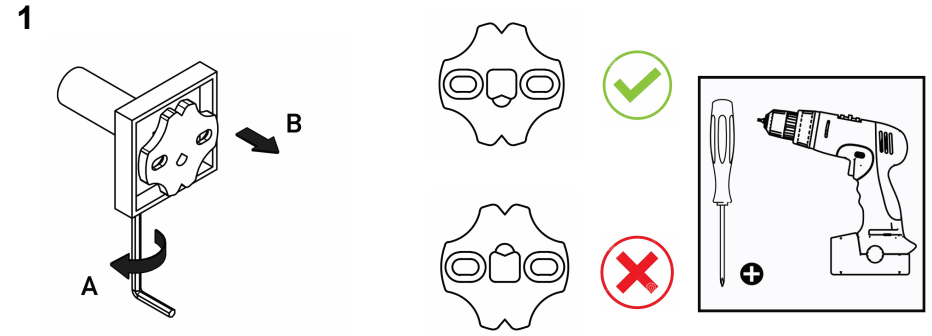

Mounting Instructions