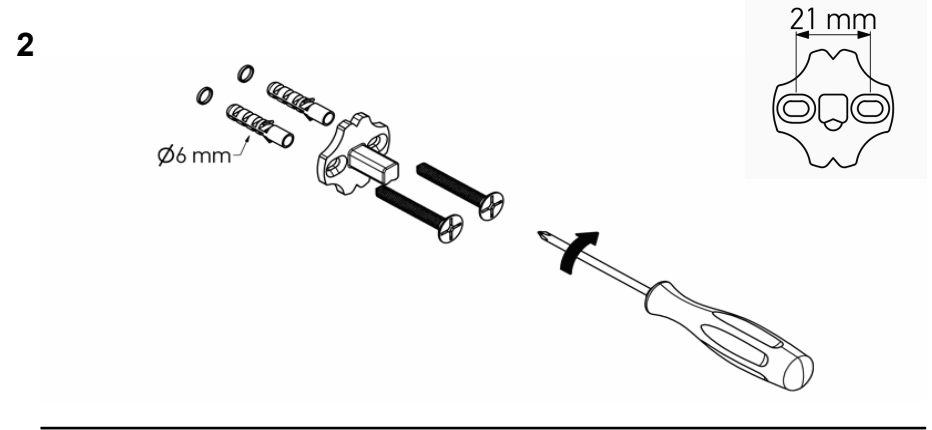

Mounting Instructions