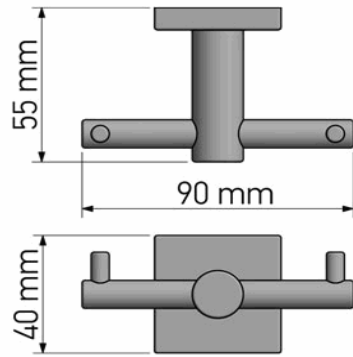

Technical Sheet

KATSIERIS BROS S.A.

Industry Bathroom accessories, Design & Manufacturing, Koropi Industrial Region, Loc: Poka 194 00, Koropi P.O. 27. Athens-Greece T:+30 210 6627 500
info@sanco.gr, www.sanco.gr