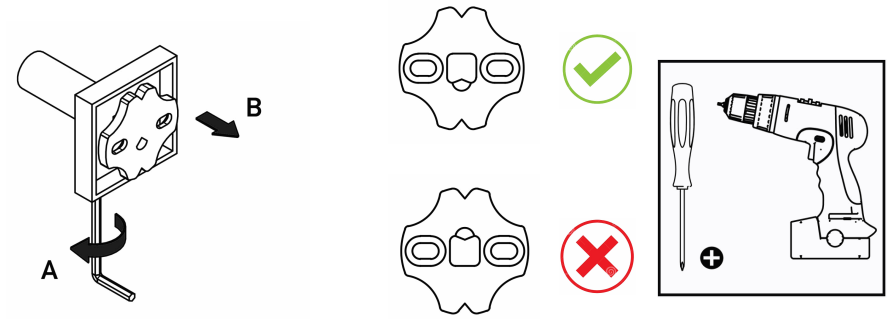

Mounting Instructions

1

2