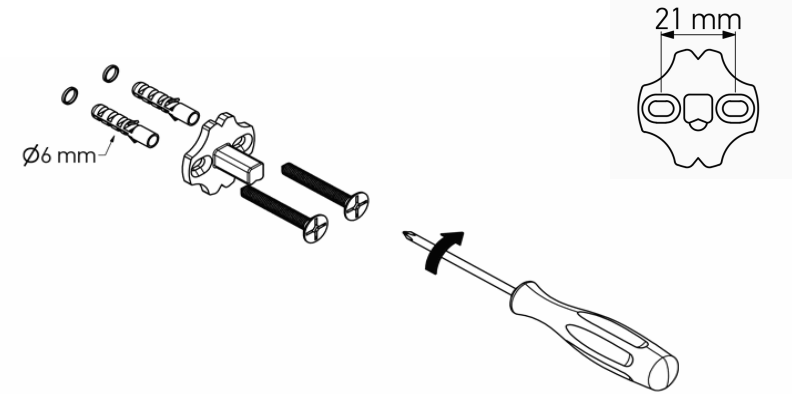

Product Description

Line: Tempo

Type: Sponge Dish

Code: 14043

Metal: Brass

Product Photo

Mounting Instructions

1

2

3

Technical Sheet

KATSIERIS BROS S.A.

Industry Bathroom accessories, Design & Manufacturing, Koropi Industrial Region, Loc: Poka 194 00, Koropi P.O. 27. Athens-Greece T:+30 210 6627 500
info@sanco.gr, www.sanco.gr

Environmental Management System
EAOT EN ISO 14001:2004
Cert. No 144/11/2010