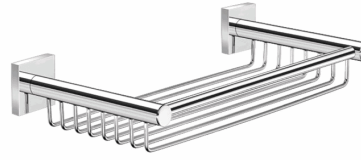

Product Description

Line: Tempo

Type: Sponge Dish

Code: 14043

Metal: Brass

Product Photo