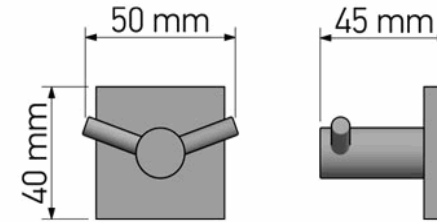

Product Description

Line : Tempo
Type : Double Bath Robe Hook
Code : 14018

Technical Sheet

Finishing : Chrome
Metal : Brass

KATSIERIS BROS S.A.

Industry Bathroom accessories, Design & Manufacturing, Koropi Industrial Region, Loc: Poka 194 00, Koropi P.O. 27. Athens-Greece T:+30 210 6627 500, F:+30 210 6626 830
info@sanco.gr, www.sanco.gr

Environmental Management System
EAOT EN ISO 14001:2004
Cert. No 144/1/2010