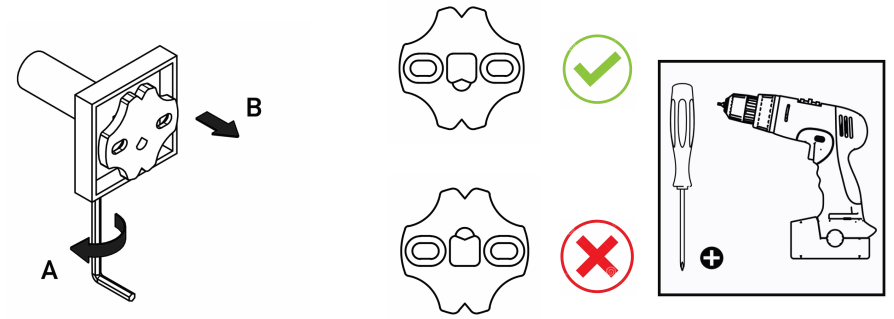

Product Description

Line: Tempo

Type: Double Bath Robe Hook

Code: 14018

Metal: Brass

Product Photo

Mounting Instructions

1

2