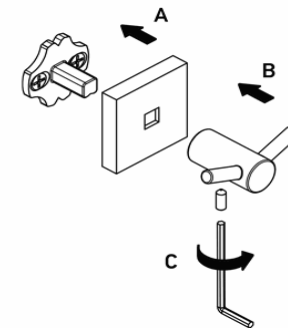

Product Description

Line: Tempo

Type: Double Bath Robe Hook

Code: 14018

Metal: Brass

Product Photo

Mounting Instructions

1

2

3

Technical Sheet

KATSIERIS BROS S.A.

Industry Bathroom accessories, Design & Manufacturing, Koropi Industrial Region, Loc: Poka 194 00, Koropi P.O. 27. Athens-Greece T:+30 210 6627 500
info@sanco.gr, www.sanco.gr

Environmental Management System
EAOT EN ISO 14001:2004
Cert. No 144/1/2010