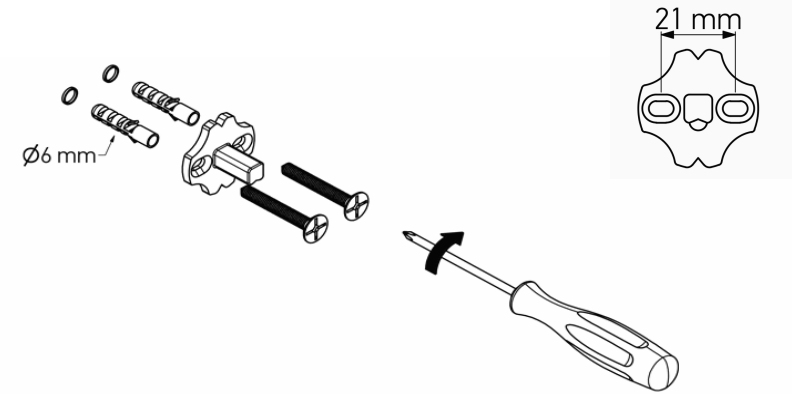

Product Description

Line: Tempo

Type: Double Bath Robe Hook

Code: 14018

Metal: Brass

Product Photo

Mounting Instructions

1

2

3

Technical Sheet

KATSIERIS BROS S.A.

Industry Bathroom accessories, Design & Manufacturing, Koropi Industrial Region, Loc: Poka 194 00, Koropi P.O. 27. Athens-Greece T:+30 210 6627 500
info@sanco.gr, www.sanco.gr

Environmental Management System
EAOT EN ISO 14001:2004
Cert. No 144/1/2010