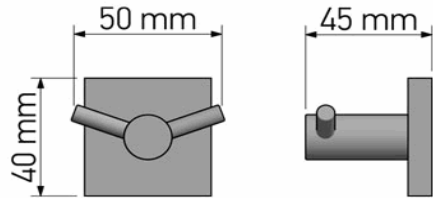

Technical Sheet

KATSIERIS BROS S.A.

Industry Bathroom accessories, Design & Manufacturing, Koropi Industrial Region, Loc: Poka 194 00, Koropi P.O. 27. Athens-Greece T:+30 210 6627 500
info@sanco.gr, www.sanco.gr

Environmental Management System
EAOT EN ISO 14001:2004
Cert. No 144/1/2010