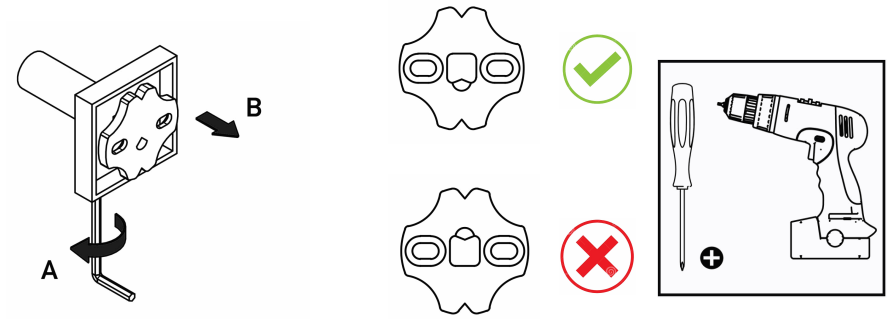

Mounting Instructions

1

2