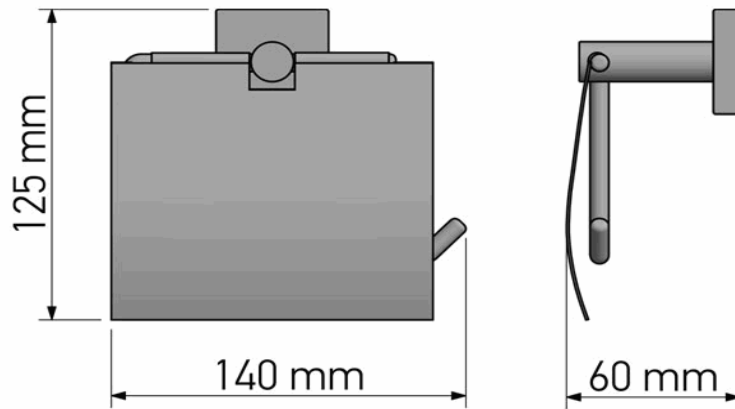

Technical Sheet

KATSIERIS BROS S.A.

Industry Bathroom accessories, Design & Manufacturing, Koropi Industrial Region, Loc: Poka 194 00, Koropi P.O. 27. Athens-Greece T:+30 210 6627 500
info@sanco.gr, www.sanco.gr

Environmental Management System
EAOT EN ISO 14001:2004
Cert. No 144/1/2010