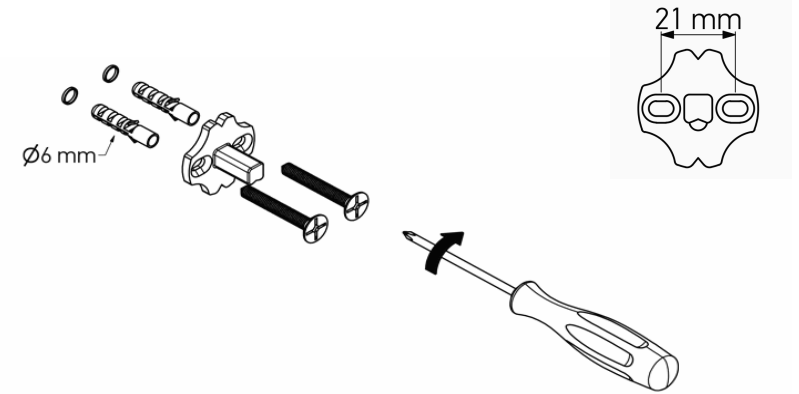

Product Description

Line: Tempo

Type: Toilet Roll Holder with cover

Code: 14017

Metal: Brass

Product Photo

Mounting Instructions

1

2

3

Technical Sheet

KATSIERIS BROS S.A.

Industry Bathroom accessories, Design & Manufacturing, Koropi Industrial Region, Loc: Poka 194 00, Koropi P.O. 27. Athens-Greece T:+30 210 6627 500
info@sanco.gr, www.sanco.gr

Environmental Management System
EAOT EN ISO 14001:2004
Cert. No 144/1/2010