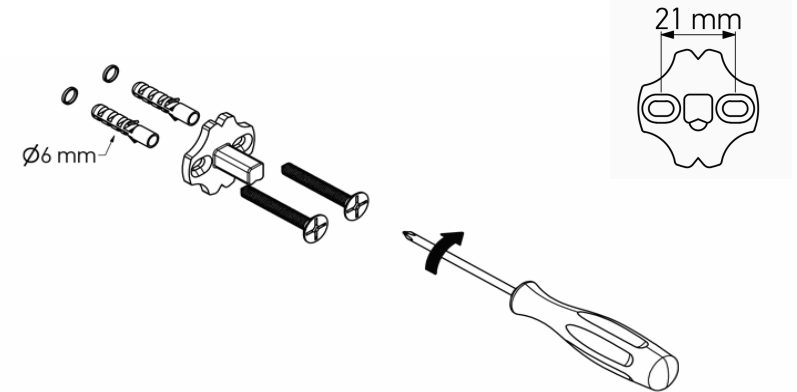

Product Description

Line: Tempo
Type: Spare Toilet Roll Holder
Code: 14016
Metal: Brass

Product Photo

Mounting Instructions

1

2

3

Technical Sheet

KATSIERIS BROS S.A.

Industry Bathroom accessories, Design & Manufacturing, Koropi Industrial Region, Loc: Poka 194 00, Koropi P.O. 27. Athens-Greece T:+30 210 6627 500
info@sanco.gr, www.sanco.gr