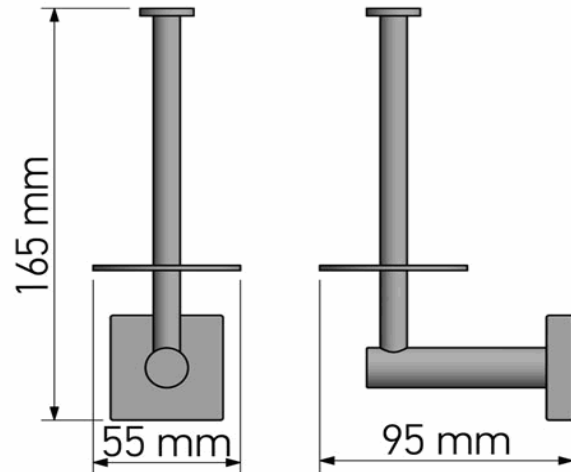

Technical Sheet

KATSIERIS BROS S.A.

Industry Bathroom accessories, Design & Manufacturing, Koropi Industrial Region, Loc: Poka 194 00, Koropi P.O. 27. Athens-Greece T:+30 210 6627 500
info@sanco.gr, www.sanco.gr