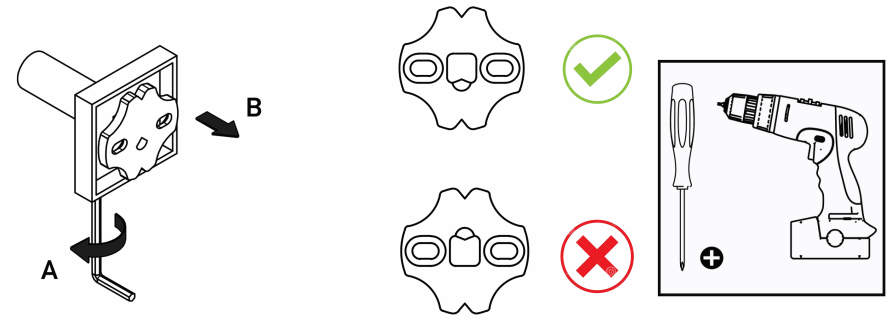

Product Description

Line: Tempo
Type: Spare Toilet Roll Holder
Code: 14016
Metal: Brass

Product Photo

Mounting Instructions

1

2