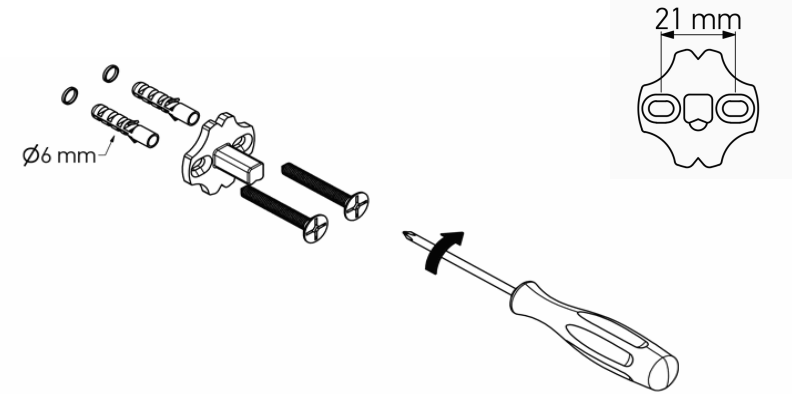

Product Description

Line: Tempo

Type: Single Bath Robe Hook

Code: 14008

Metal: Brass

Product Photo

Mounting Instructions

1

2

3

Technical Sheet

KATSIERIS BROS S.A.

Industry Bathroom accessories, Design & Manufacturing, Koropi Industrial Region, Loc: Poka 194 00, Koropi P.O. 27. Athens-Greece T:+30 210 6627 500
info@sanco.gr, www.sanco.gr