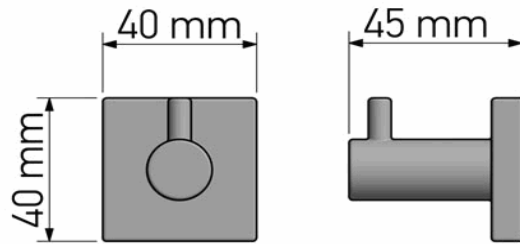

Technical Sheet

KATSIERIS BROS S.A.

Industry Bathroom accessories, Design & Manufacturing, Koropi Industrial Region, Loc: Poka 194 00, Koropi P.O. 27. Athens-Greece T:+30 210 6627 500
info@sanco.gr, www.sanco.gr