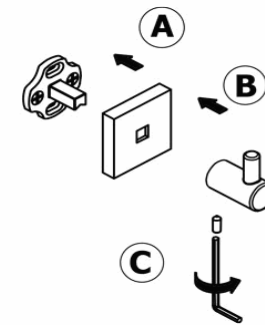

Product Description

Line: Tempo

Type: Single Bath Robe Hook

Code: 14008

Metal: Brass

Product Photo

Mounting Instructions

1

2

3

Technical Sheet

KATSIERIS BROS S.A.

Industry Bathroom accessories, Design & Manufacturing, Koropi Industrial Region, Loc: Poka 194 00, Koropi P.O. 27. Athens-Greece T:+30 210 6627 500
info@sanco.gr, www.sanco.gr