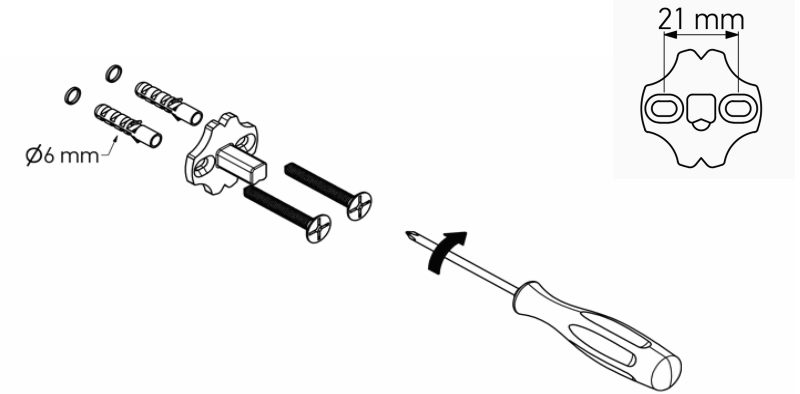

Product Description

Line: Tempo

Type: Single Towel Rail 60cm

Code: 14004

Metal: Brass

Product Photo

Mounting Instructions

1

2

3

Technical Sheet

KATSIERIS BROS S.A.

Industry Bathroom accessories, Design & Manufacturing, Koropi Industrial Region, Loc: Poka 194 00, Koropi P.O. 27. Athens-Greece T:+30 210 6627 500
info@sanco.gr, www.sanco.gr