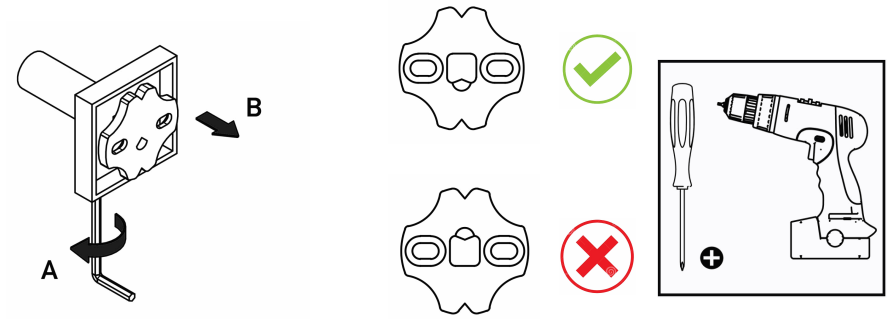

Product Description

Line: Tempo

Type: Single Towel Rail 60cm

Code: 14004

Metal: Brass

Product Photo

Mounting Instructions

1

2