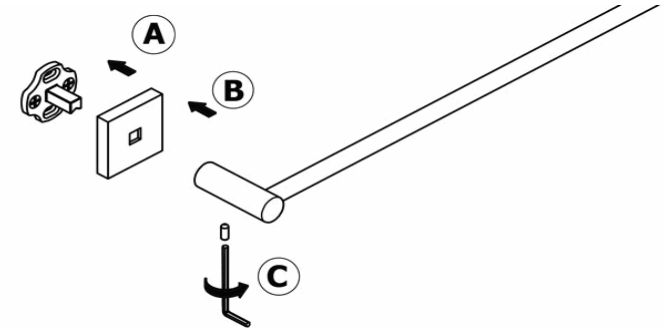

Product Description

Line: Tempo

Type: Single Towel Rail 60cm

Code: 14004

Metal: Brass

Product Photo

Mounting Instructions

1

2

3

Technical Sheet

KATSIERIS BROS S.A.

Industry Bathroom accessories, Design & Manufacturing, Koropi Industrial Region, Loc: Poka 194 00, Koropi P.O. 27. Athens-Greece T:+30 210 6627 500
info@sanco.gr, www.sanco.gr