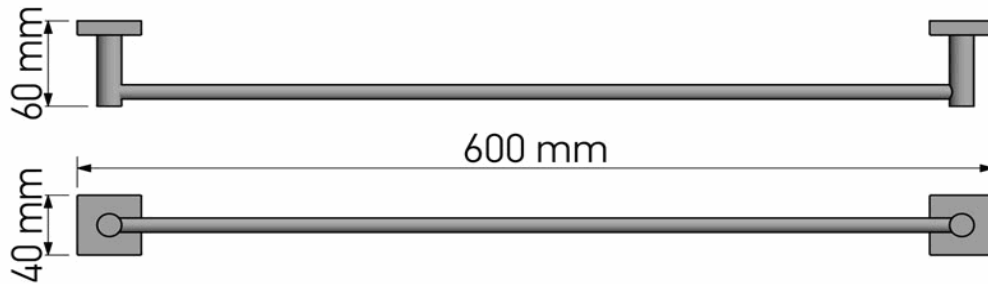

Technical Sheet

KATSIERIS BROS S.A.

Industry Bathroom accessories, Design & Manufacturing, Koropi Industrial Region, Loc: Poka 194 00, Koropi P.O. 27. Athens-Greece T:+30 210 6627 500
info@sanco.gr, www.sanco.gr