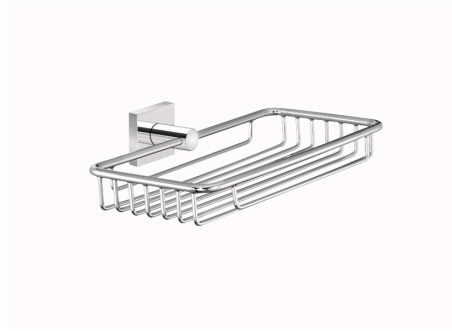

Product Description

Line: Tempo

Type: Sponge Dish

Code: 14003

Metal: Brass

Product Photo