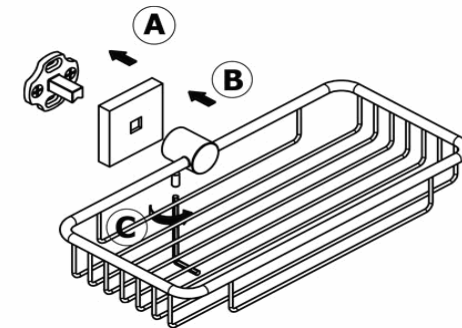

Product Description

Line: Tempo

Type: Sponge Dish

Code: 14003

Metal: Brass

Product Photo

Mounting Instructions

1

2

3

Technical Sheet

KATSIERIS BROS S.A.

Industry Bathroom accessories, Design & Manufacturing, Koropi Industrial Region, Loc: Poka 194 00, Koropi P.O. 27. Athens-Greece T:+30 210 6627 500
info@sanco.gr, www.sanco.gr

Environmental Management System
EAOT EN ISO 14001:2004
Cert. No 144/1/2010