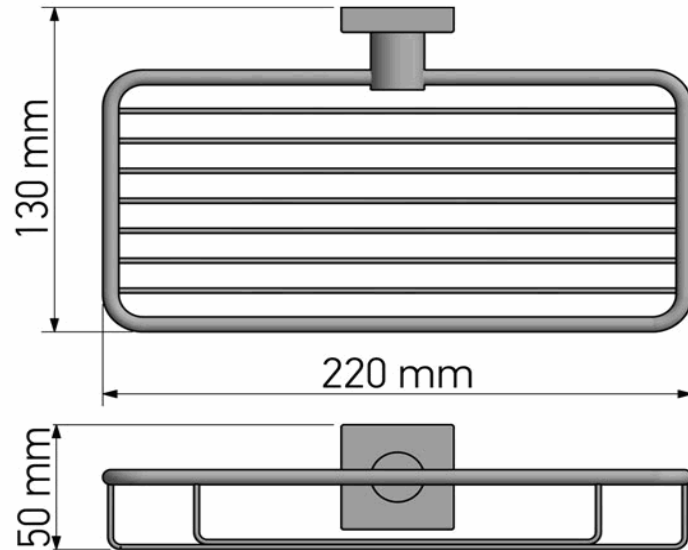

Technical Sheet

KATSIERIS BROS S.A.

Industry Bathroom accessories, Design & Manufacturing, Koropi Industrial Region, Loc: Poka 194 00, Koropi P.O. 27. Athens-Greece T:+30 210 6627 500
info@sanco.gr, www.sanco.gr

Environmental Management System
EAOT EN ISO 14001:2004
Cert. No 144/1/2010