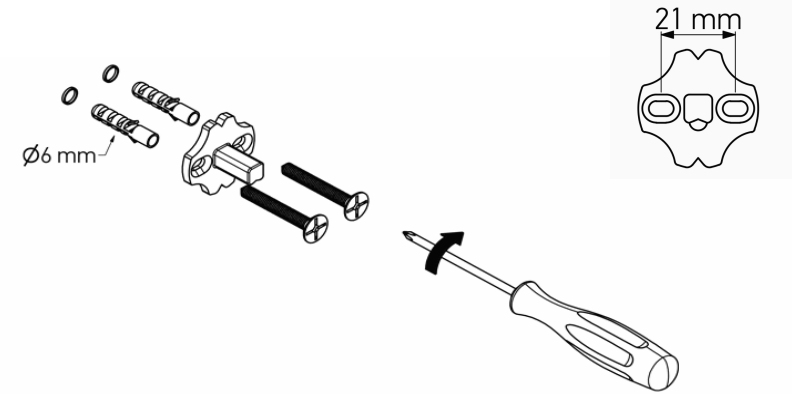

Product Description

Line: Tempo

Type: Sponge Dish

Code: 14003

Metal: Brass

Product Photo

Mounting Instructions

1

2

3

Technical Sheet

KATSIERIS BROS S.A.

Industry Bathroom accessories, Design & Manufacturing, Koropi Industrial Region, Loc: Poka 194 00, Koropi P.O. 27. Athens-Greece T:+30 210 6627 500
info@sanco.gr, www.sanco.gr

Environmental Management System
EAOT EN ISO 14001:2004
Cert. No 144/1/2010