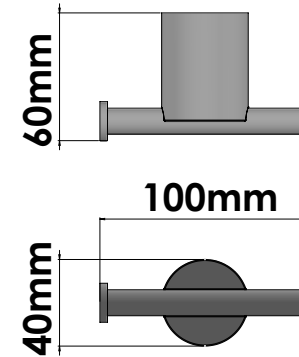

Product Description

Line Elysian
Type Double Bath Robe Hook
Code 121418-A03

Technical Sheet

Finishing Chrome
Metal Brass

KATSIERIS BROS S.A.

Industry Bathroom accessories, Design & Manufacturing, Koropi Industrial Region, Loc: Poka 194 00, Koropi P.O. 27. Athens-Greece T:+30 210 6627 500, info@sanco.gr, www.sanco.gr