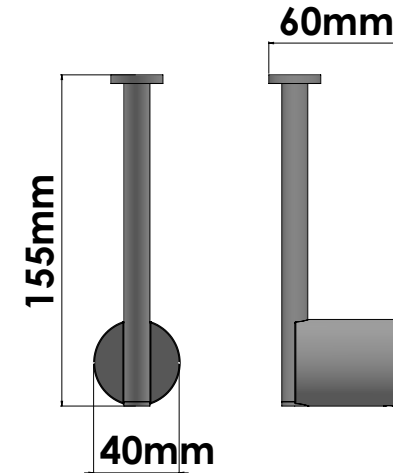

Technical Sheet

Finishing Chrome
Metal Brass

KATSIERIS BROS S.A.

Industry Bathroom accessories, Design & Manufacturing, Koropi Industrial Region, Loc: Poka 194 00, Koropi P.O. 27. Athens-Greece T:+30 210 6627 500, info@sanco.gr, www.sanco.gr