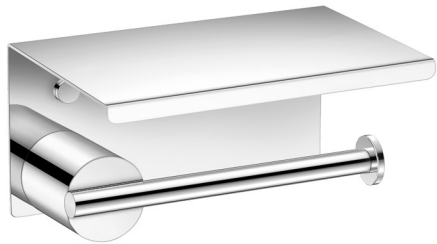

Product Description

Line Elysian
 Type Toilet Roll Holder with cover
 Code 121407-A03

Technical Sheet

Finishing Chrome
 Metal Brass

KATSIERIS BROS S.A.

Industry Bathroom accessories, Design & Manufacturing, Koropi Industrial Region, Loc: Poka 194 00, Koropi P.O. 27. Athens-Greece T:+30 210 6627 500, info@sanco.gr, www.sanco.gr