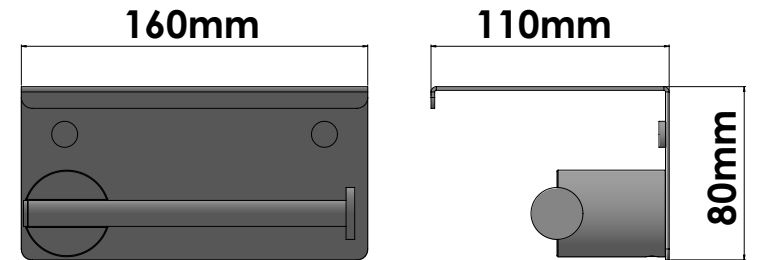

Product Description

Line Elysian
 Type Toilet Roll Holder with cover
 Code 121407-A03

Technical Sheet

Finishing Chrome
 Metal Brass

KATSIERIS BROS S.A.

Industry Bathroom accessories, Design & Manufacturing, Koropi Industrial Region, Loc: Poka 194 00, Koropi P.O. 27. Athens-Greece T:+30 210 6627 500, info@sanco.gr, www.sanco.gr