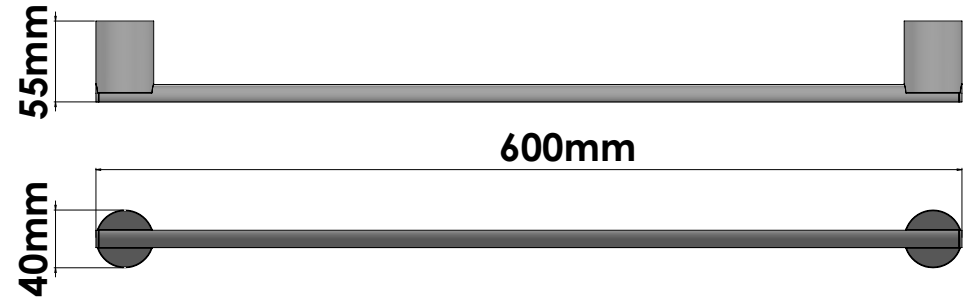

## Product Description

Line Elysian  
 Type Single Towel Rail (60cm)  
 Code 121404-60-A03

## Technical Sheet

Finishing Chrome  
 Metal Brass

**KATSIERIS BROS S.A.**

Industry Bathroom accessories, Design & Manufacturing, Koropi Industrial Region, Loc: Poka 194 00, Koropi P.O. 27. Athens-Greece T:+30 210 6627 500, info@sanco.gr, www.sanco.gr