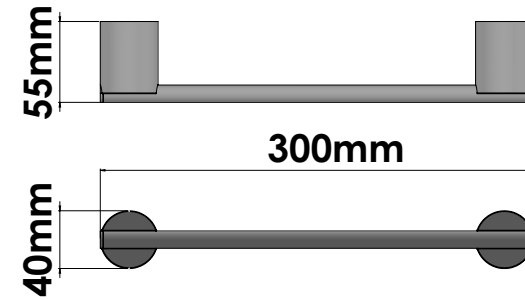

Product Description

Line Elysian
 Type Single Towel Rail (30cm)
 Code 121404-30-A03

Technical Sheet

Finishing Chrome
 Metal Brass

KATSIERIS BROS S.A.

Industry Bathroom accessories, Design & Manufacturing, Koropi Industrial Region, Loc: Poka 194 00, Koropi P.O. 27. Athens-Greece T:+30 210 6627 500, info@sanco.gr, www.sanco.gr