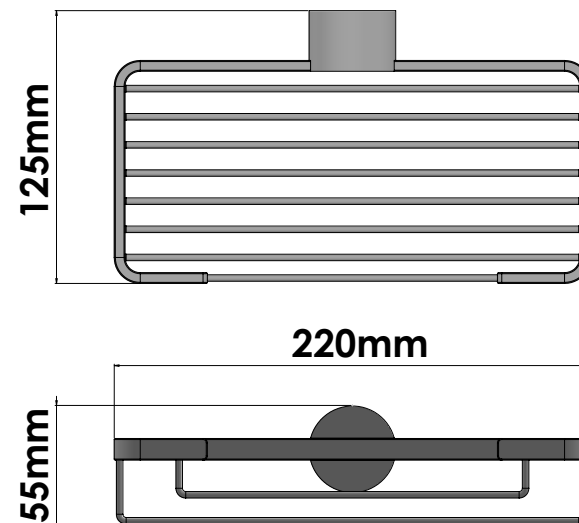

Product Description

Line Elysian
Type Sponge Dish
Code 121403-A03

Technical Sheet

Finishing Chrome
Metal Brass

KATSIERIS BROS S.A.

Industry Bathroom accessories, Design & Manufacturing, Koropi Industrial Region, Loc: Poka 194 00, Koropi P.O. 27. Athens-Greece T:+30 210 6627 500, info@sanco.gr, www.sanco.gr