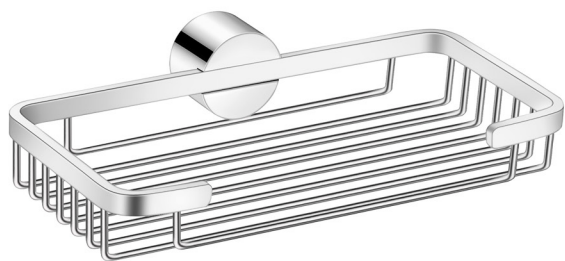

Product Description

Line Elysian
Type Sponge Dish
Code 121403-A03

Technical Sheet

Finishing Chrome
Metal Brass

KATSIERIS BROS S.A.

Industry Bathroom accessories, Design & Manufacturing, Koropi Industrial Region, Loc: Poka 194 00, Koropi P.O. 27. Athens-Greece T:+30 210 6627 500, info@sanco.gr, www.sanco.gr