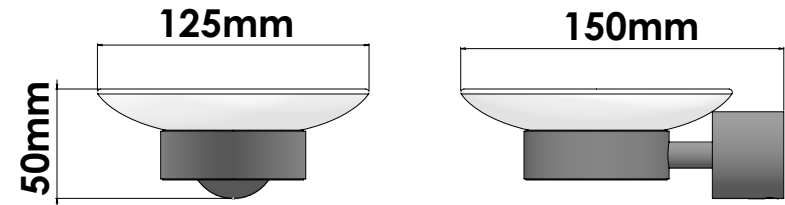

Technical Sheet

Finishing Chrome
Metal Brass

KATSIERIS BROS S.A.

Industry Bathroom accessories, Design & Manufacturing, Koropi Industrial Region, Loc: Poka 194 00, Koropi P.O. 27. Athens-Greece T:+30 210 6627 500, info@sanco.gr, www.sanco.gr