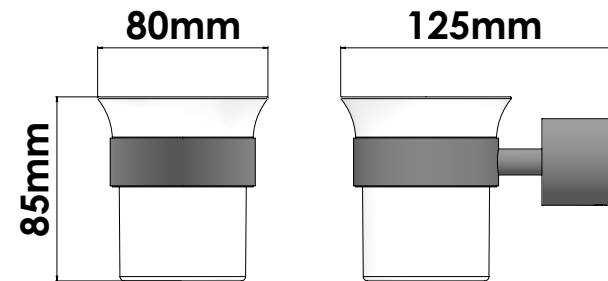

Product Description

Line Elysian
 Type Glass Holder wall Mounted
 Code 121401-A03

Technical Sheet

Finishing Chrome
 Metal Brass

KATSIERIS BROS S.A.

Industry Bathroom accessories, Design & Manufacturing, Koropi Industrial Region, Loc: Poka 194 00, Koropi P.O. 27. Athens-Greece T:+30 210 6627 500, info@sanco.gr, www.sanco.gr