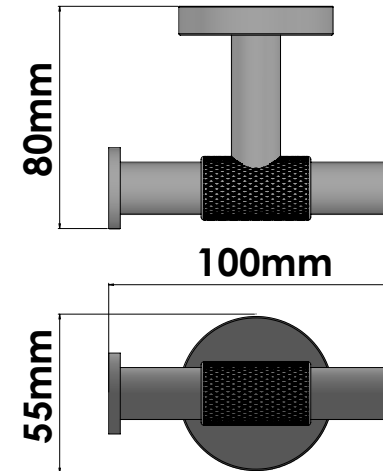

Technical Sheet

Finishing Chrome
Metal Brass

KATSIERIS BROS S.A.

Industry Bathroom accessories, Design & Manufacturing, Koropi Industrial Region, Loc: Poka 194 00, Koropi P.O. 27. Athens-Greece T:+30 210 6627 500, info@sanco.gr, www.sanco.gr