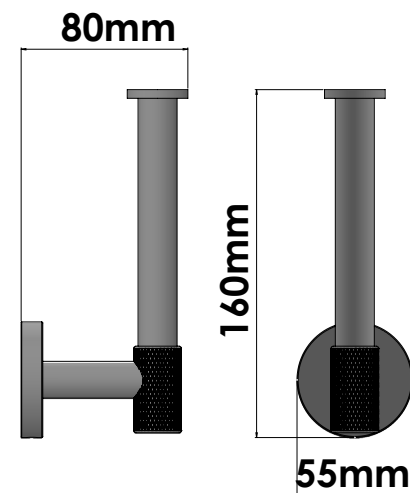

Technical Sheet

Finishing Chrome
Metal Brass

KATSIERIS BROS S.A.

Industry Bathroom accessories, Design & Manufacturing, Koropi Industrial Region, Loc: Poka 194 00, Koropi P.O. 27. Athens-Greece T:+30 210 6627 500, info@sanco.gr, www.sanco.gr