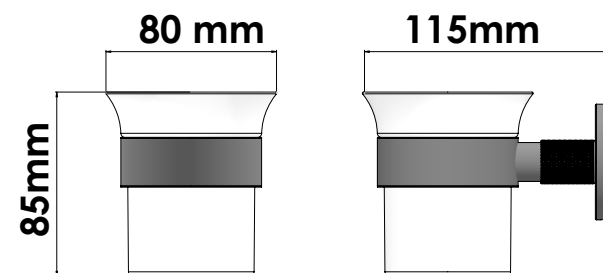

Product Description

Line Dorian
 Type Glass Holder wall mounted
 Code 121301-A03

Technical Sheet

Finishing Chrome
 Metal Brass

KATSIERIS BROS S.A.

Industry Bathroom accessories, Design & Manufacturing, Koropi Industrial Region, Loc: Poka 194 00, Koropi P.O. 27. Athens-Greece T:+30 210 6627 500, info@sanco.gr, www.sanco.gr